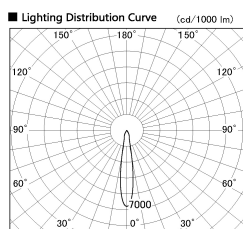

Item no. DD100-0815MW8527D

Series Name:  $\Phi$ 100 Spark (Deep Cone)

Installation	Recessed mount
Type	
Fixture wattage	6.7W
Beam angle	17 deg
Color Temp.	2700K
CRI	Ra>85
Luminous	613 lm
Body	Dia-cast aluminum
Body finish	N/A
Trim finish	White
Reflector finish	Mirror
IP Rate	IP20
Light source	COB module
Input Voltage	AC220~240V
Dimming Type	Non-Dimmable
Certificate	CE, CCC
Cut Hole	100mm