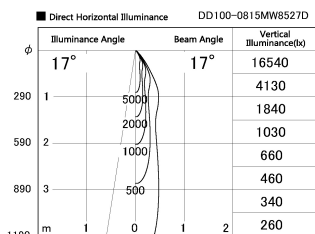

Item no. DD100-0815MW8527D

Series Name:  $\Phi$ 100 Spark (Deep Cone)

Installation	Recessed mount
Type	
Fixture wattage	6.7W
Beam angle	17 deg
Color Temp.	2700K
CRI	Ra>85
Luminous	613 lm
Body	Dia-cast aluminum
Body finish	N/A
Trim finish	White
Reflector finish	Mirror
IP Rate	IP20
Light source	COB module
Input Voltage	AC220~240V
Dimming Type	Non-Dimmable
Certificate	CE, CCC
Cut Hole	100mm