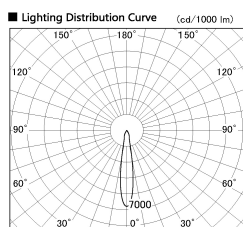

Item no. DD100-0815MW8530D

Series Name: Φ 100 Spark (Deep Cone)

Installation	Recessed mount
Type	
Fixture wattage	6.7W
Beam angle	17 deg
Color Temp.	3000K
CRI	Ra>85
Luminous	639 lm
Body	Dia-cast aluminum
Body finish	N/A
Trim finish	White
Reflector finish	Mirror
IP Rate	IP20
Light source	COB module
Input Voltage	AC220~240V
Dimming Type	Non-Dimmable
Certificate	CE, CCC
Cut Hole	100mm