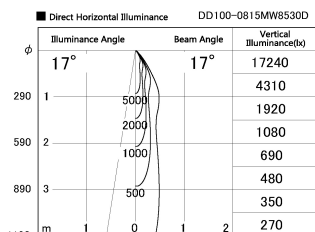

Item no. DD100-0815MW8530D

Series Name: Φ 100 Spark (Deep Cone)

Installation	Recessed mount
Type	
Fixture wattage	6.7W
Beam angle	17 deg
Color Temp.	3000K
CRI	Ra>85
Luminous	639 lm
Body	Dia-cast aluminum
Body finish	N/A
Trim finish	White
Reflector finish	Mirror
IP Rate	IP20
Light source	COB module
Input Voltage	AC220~240V
Dimming Type	Non-Dimmable
Certificate	CE, CCC
Cut Hole	100mm