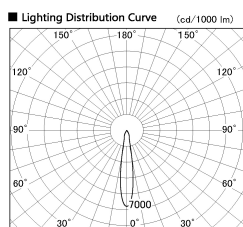

Item no. DD100-0815MW8535D

Series Name: Φ 100 Spark (Deep Cone)

Installation	Recessed mount
Type	
Fixture wattage	6.7W
Beam angle	17 deg
Color Temp.	3500K
CRI	Ra>85
Luminous	652 lm
Body	Dia-cast aluminum
Body finish	N/A
Trim finish	White
Reflector finish	Mirror
IP Rate	IP20
Light source	COB module
Input Voltage	AC220~240V
Dimming Type	Non-Dimmable
Certificate	CE, CCC
Cut Hole	100mm