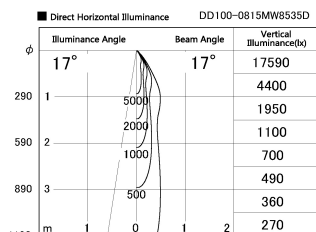

Item no. DD100-0815MW8535D

Series Name: Φ 100 Spark (Deep Cone)

Installation	Recessed mount
Type	
Fixture wattage	6.7W
Beam angle	17 deg
Color Temp.	3500K
CRI	Ra>85
Luminous	652 lm
Body	Dia-cast aluminum
Body finish	N/A
Trim finish	White
Reflector finish	Mirror
IP Rate	IP20
Light source	COB module
Input Voltage	AC220~240V
Dimming Type	Non-Dimmable
Certificate	CE, CCC
Cut Hole	100mm