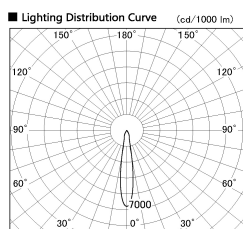

Item no. DD100-0815MW8540D

Series Name: Φ 100 Spark (Deep Cone)

Installation	Recessed mount
Type	
Fixture wattage	6.7W
Beam angle	17 deg
Color Temp.	4000K
CRI	Ra>85
Luminous	658 lm
Body	Dia-cast aluminum
Body finish	N/A
Trim finish	White
Reflector finish	Mirror
IP Rate	IP20
Light source	COB module
Input Voltage	AC220~240V
Dimming Type	Non-Dimmable
Certificate	CE, CCC
Cut Hole	100mm