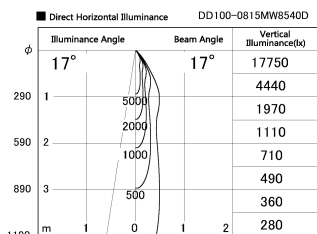

Item no. DD100-0815MW8540D

Series Name: Φ 100 Spark (Deep Cone)

Installation	Recessed mount
Type	
Fixture wattage	6.7W
Beam angle	17 deg
Color Temp.	4000K
CRI	Ra>85
Luminous	658 lm
Body	Dia-cast aluminum
Body finish	N/A
Trim finish	White
Reflector finish	Mirror
IP Rate	IP20
Light source	COB module
Input Voltage	AC220~240V
Dimming Type	Non-Dimmable
Certificate	CE, CCC
Cut Hole	100mm