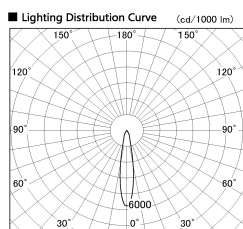

Item no. DD100-0820MW8527D

Series Name:  $\Phi$ 100 Spark (Deep Cone)

|                  |                   |
|------------------|-------------------|
| Installation     | Recessed mount    |
| Type             |                   |
| Fixture wattage  | 6.7W              |
| Beam angle       | 19 deg            |
| Color Temp.      | 2700K             |
| CRI              | Ra>90             |
| Luminous         | 599 lm            |
| Body             | Dia-cast aluminum |
| Body finish      | N/A               |
| Trim finish      | White             |
| Reflector finish | Mirror            |
| IP Rate          | IP20              |
| Light source     | COB module        |
| Input Voltage    | AC220~240V        |
| Dimming Type     | Non-Dimmable      |
| Certificate      | CE, CCC           |
| Cut Hole         | 100mm             |