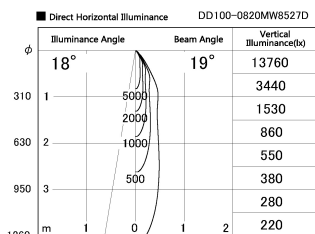

Item no. DD100-0820MW8527D

Series Name:  $\Phi$ 100 Spark (Deep Cone)

|                  |                   |
|------------------|-------------------|
| Installation     | Recessed mount    |
| Type             |                   |
| Fixture wattage  | 6.7W              |
| Beam angle       | 19 deg            |
| Color Temp.      | 2700K             |
| CRI              | Ra>90             |
| Luminous         | 599 lm            |
| Body             | Dia-cast aluminum |
| Body finish      | N/A               |
| Trim finish      | White             |
| Reflector finish | Mirror            |
| IP Rate          | IP20              |
| Light source     | COB module        |
| Input Voltage    | AC220~240V        |
| Dimming Type     | Non-Dimmable      |
| Certificate      | CE, CCC           |
| Cut Hole         | 100mm             |