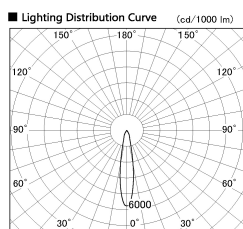

Item no. DD100-0820MW8530D

Series Name:  $\Phi$ 100 Spark (Deep Cone)

Installation	Recessed mount
Type	
Fixture wattage	6.7W
Beam angle	19 deg
Color Temp.	3000K
CRI	Ra>90
Luminous	624 lm
Body	Dia-cast aluminum
Body finish	N/A
Trim finish	White
Reflector finish	Mirror
IP Rate	IP20
Light source	COB module
Input Voltage	AC220~240V
Dimming Type	Non-Dimmable
Certificate	CE, CCC
Cut Hole	100mm