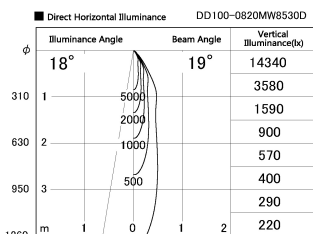

Item no. DD100-0820MW8530D

Series Name:  $\Phi$ 100 Spark (Deep Cone)

Installation	Recessed mount
Type	
Fixture wattage	6.7W
Beam angle	19 deg
Color Temp.	3000K
CRI	Ra>90
Luminous	624 lm
Body	Dia-cast aluminum
Body finish	N/A
Trim finish	White
Reflector finish	Mirror
IP Rate	IP20
Light source	COB module
Input Voltage	AC220~240V
Dimming Type	Non-Dimmable
Certificate	CE, CCC
Cut Hole	100mm