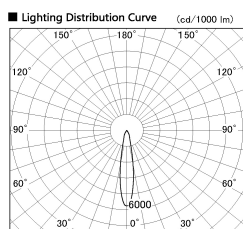

Item no. DD100-0820MW8535D

Series Name: Φ 100 Spark (Deep Cone)

Installation	Recessed mount
Type	
Fixture wattage	6.7W
Beam angle	19 deg
Color Temp.	3500K
CRI	Ra>90
Luminous	636 lm
Body	Dia-cast aluminum
Body finish	N/A
Trim finish	White
Reflector finish	Mirror
IP Rate	IP20
Light source	COB module
Input Voltage	AC220~240V
Dimming Type	Non-Dimmable
Certificate	CE, CCC
Cut Hole	100mm