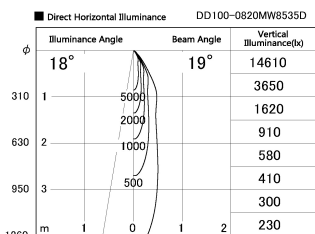

Item no. DD100-0820MW8535D

Series Name: Φ 100 Spark (Deep Cone)

Installation	Recessed mount
Type	
Fixture wattage	6.7W
Beam angle	19 deg
Color Temp.	3500K
CRI	Ra>90
Luminous	636 lm
Body	Dia-cast aluminum
Body finish	N/A
Trim finish	White
Reflector finish	Mirror
IP Rate	IP20
Light source	COB module
Input Voltage	AC220~240V
Dimming Type	Non-Dimmable
Certificate	CE, CCC
Cut Hole	100mm