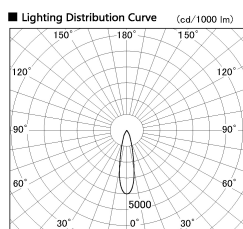

Item no. DD100-0830MW8527D

Series Name: Φ 100 Spark (Deep Cone)

Installation	Recessed mount
Type	
Fixture wattage	6.7W
Beam angle	24 deg
Color Temp.	2700K
CRI	Ra>85
Luminous	597 lm
Body	Dia-cast aluminum
Body finish	N/A
Trim finish	White
Reflector finish	Mirror
IP Rate	IP20
Light source	COB module
Input Voltage	AC220~240V
Dimming Type	Non-Dimmable
Certificate	CE, CCC
Cut Hole	100mm