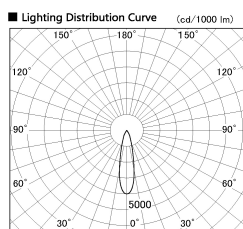

Item no. DD100-0830MW8527D

Series Name:  $\Phi$ 100 Spark (Deep Cone)

Installation	Recessed mount
Type	
Fixture wattage	6.7W
Beam angle	24 deg
Color Temp.	2700K
CRI	Ra>85
Luminous	597 lm
Body	Dia-cast aluminum
Body finish	N/A
Trim finish	White
Reflector finish	Mirror
IP Rate	IP20
Light source	COB module
Input Voltage	AC220~240V
Dimming Type	Non-Dimmable
Certificate	CE, CCC
Cut Hole	100mm