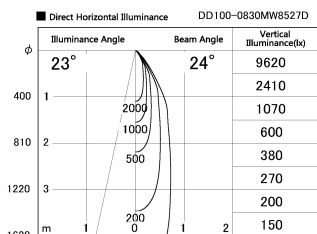

Item no. DD100-0830MW8527D

Series Name: Φ 100 Spark (Deep Cone)

Installation	Recessed mount
Type	
Fixture wattage	6.7W
Beam angle	24 deg
Color Temp.	2700K
CRI	Ra>85
Luminous	597 lm
Body	Dia-cast aluminum
Body finish	N/A
Trim finish	White
Reflector finish	Mirror
IP Rate	IP20
Light source	COB module
Input Voltage	AC220~240V
Dimming Type	Non-Dimmable
Certificate	CE, CCC
Cut Hole	100mm