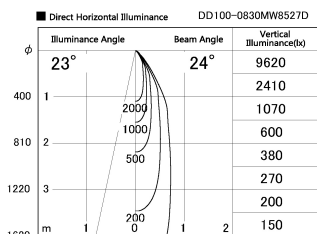

Item no. DD100-0830MW8527D

Series Name:  $\Phi$ 100 Spark (Deep Cone)

Installation	Recessed mount
Type	
Fixture wattage	6.7W
Beam angle	24 deg
Color Temp.	2700K
CRI	Ra>85
Luminous	597 lm
Body	Dia-cast aluminum
Body finish	N/A
Trim finish	White
Reflector finish	Mirror
IP Rate	IP20
Light source	COB module
Input Voltage	AC220~240V
Dimming Type	Non-Dimmable
Certificate	CE, CCC
Cut Hole	100mm