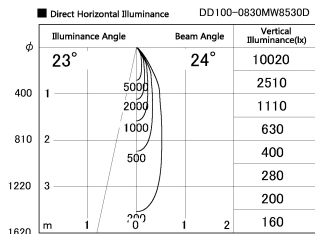

Item no. DD100-0830MW8530D

Series Name: Φ 100 Spark (Deep Cone)

Installation	Recessed mount
Type	
Fixture wattage	6.7W
Beam angle	24 deg
Color Temp.	3000K
CRI	Ra>85
Luminous	622 lm
Body	Dia-cast aluminum
Body finish	N/A
Trim finish	White
Reflector finish	Mirror
IP Rate	IP20
Light source	COB module
Input Voltage	AC220~240V
Dimming Type	Non-Dimmable
Certificate	CE, CCC
Cut Hole	100mm