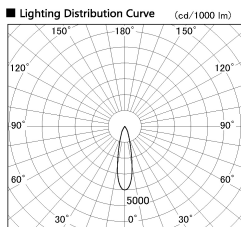

Item no. DD100-0830MW8530D

Series Name: Φ 100 Spark (Deep Cone)

Installation	Recessed mount
Type	
Fixture wattage	6.7W
Beam angle	24 deg
Color Temp.	3000K
CRI	Ra>85
Luminous	622 lm
Body	Dia-cast aluminum
Body finish	N/A
Trim finish	White
Reflector finish	Mirror
IP Rate	IP20
Light source	COB module
Input Voltage	AC220~240V
Dimming Type	Non-Dimmable
Certificate	CE, CCC
Cut Hole	100mm