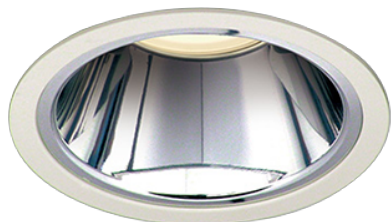

Item no. DD100-0830MW8530D

Series Name: Φ 100 Spark (Deep Cone)

Installation	Recessed mount
Type	Φ 100 Spark (Deep Cone)
Fixture wattage	6.7W
Beam angle	24 deg
Color Temp.	3000K
CRI	Ra>85
Luminous	622 lm
Body	Dia-cast aluminum
Body finish	N/A
Trim finish	White
Reflector finish	Mirror
IP Rate	IP20
Light source	COB module
Input Voltage	AC220~240V
Dimming Type	Non-Dimmable
Certificate	CE, CCC
Cut Hole	100mm