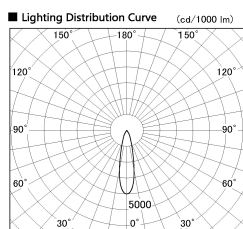

Item no. DD100-0830MW8530D

Series Name: Φ 100 Spark (Deep Cone)

Installation	Recessed mount
Type	Φ 100 Spark (Deep Cone)
Fixture wattage	6.7W
Beam angle	24 deg
Color Temp.	3000K
CRI	Ra>85
Luminous	622 lm
Body	Dia-cast aluminum
Body finish	N/A
Trim finish	White
Reflector finish	Mirror
IP Rate	IP20
Light source	COB module
Input Voltage	AC220~240V
Dimming Type	Non-Dimmable
Certificate	CE, CCC
Cut Hole	100mm