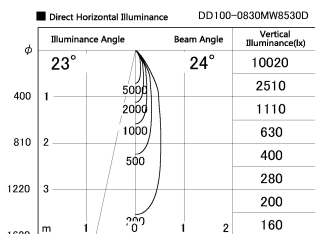

Item no. DD100-0830MW8530D

Series Name: Φ 100 Spark (Deep Cone)

Installation	Recessed mount
Type	Φ 100 Spark (Deep Cone)
Fixture wattage	6.7W
Beam angle	24 deg
Color Temp.	3000K
CRI	Ra>85
Luminous	622 lm
Body	Dia-cast aluminum
Body finish	N/A
Trim finish	White
Reflector finish	Mirror
IP Rate	IP20
Light source	COB module
Input Voltage	AC220~240V
Dimming Type	Non-Dimmable
Certificate	CE, CCC
Cut Hole	100mm