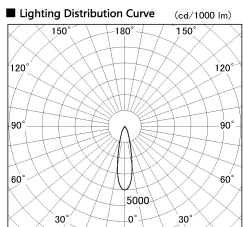

Item no. DD100-0830MW8535D

Series Name: Φ 100 Spark (Deep Cone)

| | |
|------------------|------------------------------|
| Installation | Recessed mount |
| Type | Φ 100 Spark (Deep Cone) |
| Fixture wattage | 6.7W |
| Beam angle | 24 deg |
| Color Temp. | 3500K |
| CRI | Ra>85 |
| Luminous | 634 lm |
| Body | Dia-cast aluminum |
| Body finish | N/A |
| Trim finish | White |
| Reflector finish | Mirror |
| IP Rate | IP20 |
| Light source | COB module |
| Input Voltage | AC220~240V |
| Dimming Type | Non-Dimmable |
| Certificate | CE, CCC |
| Cut Hole | 100mm |