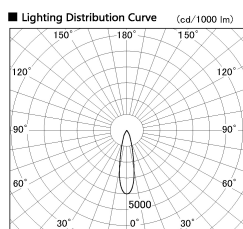

Item no. DD100-0830MW8535D

Series Name:  $\Phi$ 100 Spark (Deep Cone)

Installation	Recessed mount
Type	
Fixture wattage	6.7W
Beam angle	24 deg
Color Temp.	3500K
CRI	Ra>85
Luminous	634 lm
Body	Dia-cast aluminum
Body finish	N/A
Trim finish	White
Reflector finish	Mirror
IP Rate	IP20
Light source	COB module
Input Voltage	AC220~240V
Dimming Type	Non-Dimmable
Certificate	CE, CCC
Cut Hole	100mm