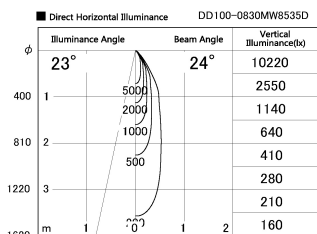

Item no. DD100-0830MW8535D

Series Name:  $\Phi$ 100 Spark (Deep Cone)

Installation	Recessed mount
Type	
Fixture wattage	6.7W
Beam angle	24 deg
Color Temp.	3500K
CRI	Ra>85
Luminous	634 lm
Body	Dia-cast aluminum
Body finish	N/A
Trim finish	White
Reflector finish	Mirror
IP Rate	IP20
Light source	COB module
Input Voltage	AC220~240V
Dimming Type	Non-Dimmable
Certificate	CE, CCC
Cut Hole	100mm