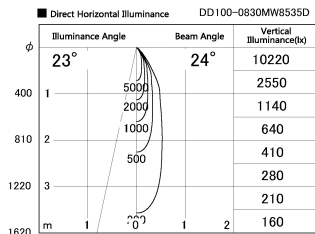

Item no. DD100-0830MW8535D

Series Name: Φ 100 Spark (Deep Cone)

| | |
|------------------|------------------------------|
| Installation | Recessed mount |
| Type | Φ 100 Spark (Deep Cone) |
| Fixture wattage | 6.7W |
| Beam angle | 24 deg |
| Color Temp. | 3500K |
| CRI | Ra>85 |
| Luminous | 634 lm |
| Body | Dia-cast aluminum |
| Body finish | N/A |
| Trim finish | White |
| Reflector finish | Mirror |
| IP Rate | IP20 |
| Light source | COB module |
| Input Voltage | AC220~240V |
| Dimming Type | Non-Dimmable |
| Certificate | CE, CCC |
| Cut Hole | 100mm |