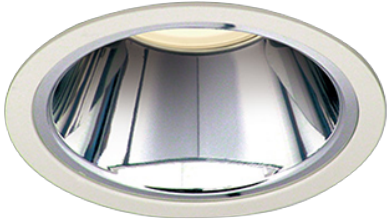

Item no. DD100-0830MW8535D

Series Name: Φ 100 Spark (Deep Cone)

| | |
|------------------|------------------------------|
| Installation | Recessed mount |
| Type | Φ 100 Spark (Deep Cone) |
| Fixture wattage | 6.7W |
| Beam angle | 24 deg |
| Color Temp. | 3500K |
| CRI | Ra>85 |
| Luminous | 634 lm |
| Body | Dia-cast aluminum |
| Body finish | N/A |
| Trim finish | White |
| Reflector finish | Mirror |
| IP Rate | IP20 |
| Light source | COB module |
| Input Voltage | AC220~240V |
| Dimming Type | Non-Dimmable |
| Certificate | CE, CCC |
| Cut Hole | 100mm |