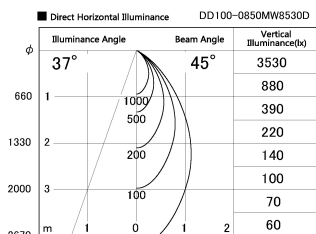

Item no. DD100-0850MW8530D

Series Name:  $\Phi$ 100 Spark (Deep Cone)

Installation	Recessed mount
Type	
Fixture wattage	6.7W
Beam angle	45 deg
Color Temp.	3000K
CRI	Ra>85
Luminous	598 lm
Body	Dia-cast aluminum
Body finish	N/A
Trim finish	White
Reflector finish	Mirror
IP Rate	IP20
Light source	COB module
Input Voltage	AC220~240V
Dimming Type	Non-Dimmable
Certificate	CE, CCC
Cut Hole	100mm