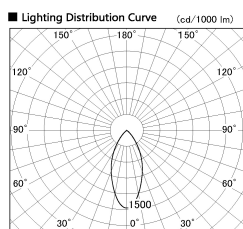

Item no. DD100-0850MW8530D

Series Name:  $\Phi$ 100 Spark (Deep Cone)

Installation	Recessed mount
Type	
Fixture wattage	6.7W
Beam angle	45 deg
Color Temp.	3000K
CRI	Ra>85
Luminous	598 lm
Body	Dia-cast aluminum
Body finish	N/A
Trim finish	White
Reflector finish	Mirror
IP Rate	IP20
Light source	COB module
Input Voltage	AC220~240V
Dimming Type	Non-Dimmable
Certificate	CE, CCC
Cut Hole	100mm