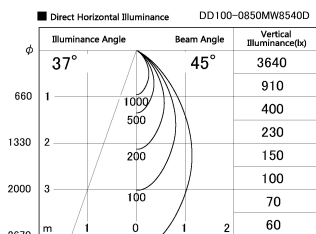

Item no. DD100-0850MW8540D

Series Name: Φ 100 Spark (Deep Cone)

Installation	Recessed mount
Type	
Fixture wattage	6.7W
Beam angle	45 deg
Color Temp.	4000K
CRI	Ra>85
Luminous	616 lm
Body	Dia-cast aluminum
Body finish	N/A
Trim finish	White
Reflector finish	Mirror
IP Rate	IP20
Light source	COB module
Input Voltage	AC220~240V
Dimming Type	Non-Dimmable
Certificate	CE, CCC
Cut Hole	100mm