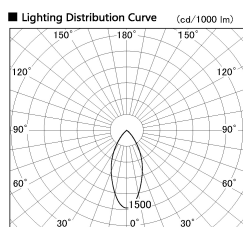

Item no. DD100-0850MW8540D

Series Name: Φ 100 Spark (Deep Cone)

Installation	Recessed mount
Type	
Fixture wattage	6.7W
Beam angle	45 deg
Color Temp.	4000K
CRI	Ra>85
Luminous	616 lm
Body	Dia-cast aluminum
Body finish	N/A
Trim finish	White
Reflector finish	Mirror
IP Rate	IP20
Light source	COB module
Input Voltage	AC220~240V
Dimming Type	Non-Dimmable
Certificate	CE, CCC
Cut Hole	100mm