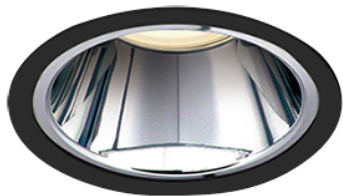

Item no. DD100-1920DB9030D

Series Name:  $\Phi$ 100 Spark (Deep Cone)

With Dark Mirror Reflector

|                  |                              |
|------------------|------------------------------|
| Installation     | Recessed mount               |
| Type             | $\Phi$ 100 Spark (Deep Cone) |
| Fixture wattage  | 18.6W                        |
| Beam angle       | 21 deg                       |
| Color Temp.      | 3000K                        |
| CRI              | Ra>90                        |
| Luminous         | 1396 lm                      |
| Body             | Dia-cast aluminum            |
| Body finish      | N/A                          |
| Trim finish      | Black                        |
| Reflector finish | Dark Mirror                  |
| IP Rate          | IP20                         |
| Light source     | COB module                   |
| Input Voltage    | AC220~240V                   |
| Dimming Type     | Non-Dimmable                 |
| Certificate      | CE, CCC                      |
| Cut Hole         | 100mm                        |