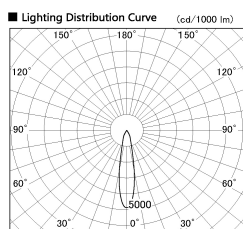

Item no. DD100-1920DB9030D

Series Name:  $\Phi$ 100 Spark (Deep Cone)

With Dark Mirror Reflector

|                  |                              |
|------------------|------------------------------|
| Installation     | Recessed mount               |
| Type             | $\Phi$ 100 Spark (Deep Cone) |
| Fixture wattage  | 18.6W                        |
| Beam angle       | 21 deg                       |
| Color Temp.      | 3000K                        |
| CRI              | Ra>90                        |
| Luminous         | 1396 lm                      |
| Body             | Dia-cast aluminum            |
| Body finish      | N/A                          |
| Trim finish      | Black                        |
| Reflector finish | Dark Mirror                  |
| IP Rate          | IP20                         |
| Light source     | COB module                   |
| Input Voltage    | AC220~240V                   |
| Dimming Type     | Non-Dimmable                 |
| Certificate      | CE, CCC                      |
| Cut Hole         | 100mm                        |