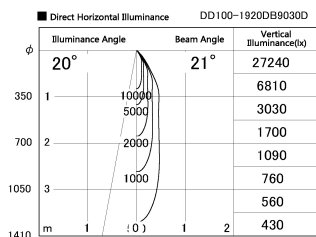

Item no. DD100-1920DB9030D

Series Name: Φ 100 Spark (Deep Cone)

With Dark Mirror Reflector

| | |
|------------------|-------------------|
| Installation | Recessed mount |
| Type | |
| Fixture wattage | 18.6W |
| Beam angle | 21 deg |
| Color Temp. | 3000K |
| CRI | Ra>90 |
| Luminous | 1396 lm |
| Body | Dia-cast aluminum |
| Body finish | N/A |
| Trim finish | Black |
| Reflector finish | Dark Mirror |
| IP Rate | IP20 |
| Light source | COB module |
| Input Voltage | AC220~240V |
| Dimming Type | Non-Dimmable |
| Certificate | CE, CCC |
| Cut Hole | 100mm |