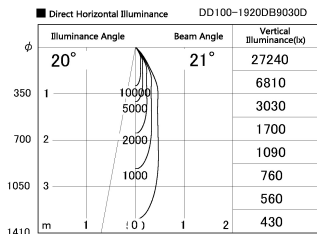

Item no. DD100-1920DB9030D

Series Name:  $\Phi$ 100 Spark (Deep Cone)

With Dark Mirror Reflector

|                  |                              |
|------------------|------------------------------|
| Installation     | Recessed mount               |
| Type             | $\Phi$ 100 Spark (Deep Cone) |
| Fixture wattage  | 18.6W                        |
| Beam angle       | 21 deg                       |
| Color Temp.      | 3000K                        |
| CRI              | Ra>90                        |
| Luminous         | 1396 lm                      |
| Body             | Dia-cast aluminum            |
| Body finish      | N/A                          |
| Trim finish      | Black                        |
| Reflector finish | Dark Mirror                  |
| IP Rate          | IP20                         |
| Light source     | COB module                   |
| Input Voltage    | AC220~240V                   |
| Dimming Type     | Non-Dimmable                 |
| Certificate      | CE, CCC                      |
| Cut Hole         | 100mm                        |