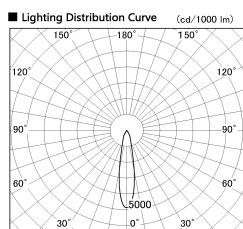

Item no. DD100-1920DB9030D

Series Name: Φ 100 Spark (Deep Cone)

With Dark Mirror Reflector

| | |
|------------------|-------------------|
| Installation | Recessed mount |
| Type | |
| Fixture wattage | 18.6W |
| Beam angle | 21 deg |
| Color Temp. | 3000K |
| CRI | Ra>90 |
| Luminous | 1396 lm |
| Body | Dia-cast aluminum |
| Body finish | N/A |
| Trim finish | Black |
| Reflector finish | Dark Mirror |
| IP Rate | IP20 |
| Light source | COB module |
| Input Voltage | AC220~240V |
| Dimming Type | Non-Dimmable |
| Certificate | CE, CCC |
| Cut Hole | 100mm |