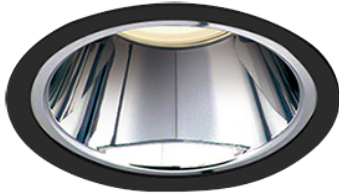

Item no. DD100-1950DB9035D

Series Name: Φ 100 Spark (Deep Cone)

With Dark Mirror Reflector

| | |
|------------------|-------------------|
| Installation | Recessed mount |
| Type | |
| Fixture wattage | 18.6W |
| Beam angle | 41 deg |
| Color Temp. | 3500K |
| CRI | Ra>90 |
| Luminous | 1328 lm |
| Body | Dia-cast aluminum |
| Body finish | N/A |
| Trim finish | Black |
| Reflector finish | Dark Mirror |
| IP Rate | IP20 |
| Light source | COB module |
| Input Voltage | AC220~240V |
| Dimming Type | Non-Dimmable |
| Certificate | CE, CCC |
| Cut Hole | 100mm |