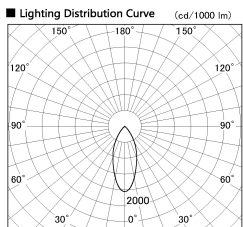

Item no. DD100-1950DB9035D

Series Name: Φ 100 Spark (Deep Cone)

With Dark Mirror Reflector

| | |
|------------------|-------------------|
| Installation | Recessed mount |
| Type | |
| Fixture wattage | 18.6W |
| Beam angle | 41 deg |
| Color Temp. | 3500K |
| CRI | Ra>90 |
| Luminous | 1328 lm |
| Body | Dia-cast aluminum |
| Body finish | N/A |
| Trim finish | Black |
| Reflector finish | Dark Mirror |
| IP Rate | IP20 |
| Light source | COB module |
| Input Voltage | AC220~240V |
| Dimming Type | Non-Dimmable |
| Certificate | CE, CCC |
| Cut Hole | 100mm |