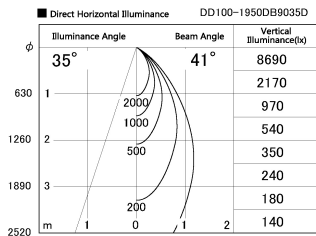

Item no. DD100-1950DB9035D

Series Name: Φ 100 Spark (Deep Cone)

With Dark Mirror Reflector

| | |
|------------------|-------------------|
| Installation | Recessed mount |
| Type | |
| Fixture wattage | 18.6W |
| Beam angle | 41 deg |
| Color Temp. | 3500K |
| CRI | Ra>90 |
| Luminous | 1328 lm |
| Body | Dia-cast aluminum |
| Body finish | N/A |
| Trim finish | Black |
| Reflector finish | Dark Mirror |
| IP Rate | IP20 |
| Light source | COB module |
| Input Voltage | AC220~240V |
| Dimming Type | Non-Dimmable |
| Certificate | CE, CCC |
| Cut Hole | 100mm |