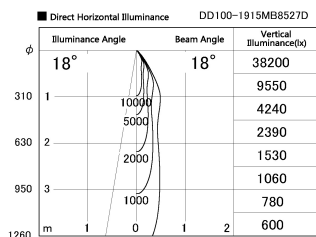

Item no. DD100-1915MB8527D

Series Name: Φ 100 Spark (Deep Cone)

Installation	Recessed mount
Type	
Fixture wattage	18.6W
Beam angle	18 deg
Color Temp.	2700K
CRI	Ra>85
Luminous	1618 lm
Body	Dia-cast aluminum
Body finish	N/A
Trim finish	Black
Reflector finish	Mirror
IP Rate	IP20
Light source	COB module
Input Voltage	AC220~240V
Dimming Type	Non-Dimmable
Certificate	CE, CCC
Cut Hole	100mm