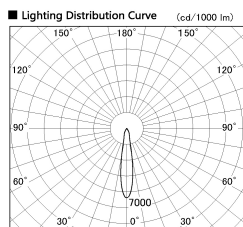

Item no. DD100-1915MB8527D

Series Name: Φ 100 Spark (Deep Cone)

Installation	Recessed mount
Type	
Fixture wattage	18.6W
Beam angle	18 deg
Color Temp.	2700K
CRI	Ra>85
Luminous	1618 lm
Body	Dia-cast aluminum
Body finish	N/A
Trim finish	Black
Reflector finish	Mirror
IP Rate	IP20
Light source	COB module
Input Voltage	AC220~240V
Dimming Type	Non-Dimmable
Certificate	CE, CCC
Cut Hole	100mm