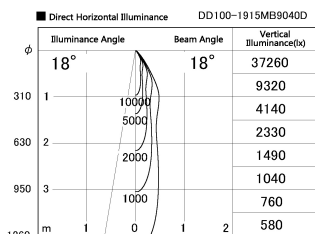

Item no. DD100-1915MB9040D

Series Name:  $\Phi$ 100 Spark (Deep Cone)

|                  |                              |
|------------------|------------------------------|
| Installation     | Recessed mount               |
| Type             | $\Phi$ 100 Spark (Deep Cone) |
| Fixture wattage  | 18.6W                        |
| Beam angle       | 18 deg                       |
| Color Temp.      | 4000K                        |
| CRI              | Ra>90                        |
| Luminous         | 1484 lm                      |
| Body             | Dia-cast aluminum            |
| Body finish      | N/A                          |
| Trim finish      | Black                        |
| Reflector finish | Mirror                       |
| IP Rate          | IP20                         |
| Light source     | COB module                   |
| Input Voltage    | AC220~240V                   |
| Dimming Type     | Non-Dimmable                 |
| Certificate      | CE, CCC                      |
| Cut Hole         | 100mm                        |