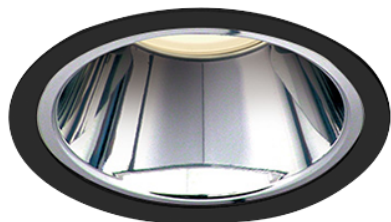

Item no. DD100-1915MB9040D

Series Name:  $\Phi$ 100 Spark (Deep Cone)

|                  |                              |
|------------------|------------------------------|
| Installation     | Recessed mount               |
| Type             | $\Phi$ 100 Spark (Deep Cone) |
| Fixture wattage  | 18.6W                        |
| Beam angle       | 18 deg                       |
| Color Temp.      | 4000K                        |
| CRI              | Ra>90                        |
| Luminous         | 1484 lm                      |
| Body             | Dia-cast aluminum            |
| Body finish      | N/A                          |
| Trim finish      | Black                        |
| Reflector finish | Mirror                       |
| IP Rate          | IP20                         |
| Light source     | COB module                   |
| Input Voltage    | AC220~240V                   |
| Dimming Type     | Non-Dimmable                 |
| Certificate      | CE, CCC                      |
| Cut Hole         | 100mm                        |