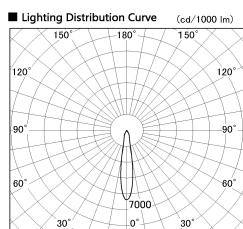

Item no. DD100-1915MB9040D

Series Name:  $\Phi$ 100 Spark (Deep Cone)

|                  |                              |
|------------------|------------------------------|
| Installation     | Recessed mount               |
| Type             | $\Phi$ 100 Spark (Deep Cone) |
| Fixture wattage  | 18.6W                        |
| Beam angle       | 18 deg                       |
| Color Temp.      | 4000K                        |
| CRI              | Ra>90                        |
| Luminous         | 1484 lm                      |
| Body             | Dia-cast aluminum            |
| Body finish      | N/A                          |
| Trim finish      | Black                        |
| Reflector finish | Mirror                       |
| IP Rate          | IP20                         |
| Light source     | COB module                   |
| Input Voltage    | AC220~240V                   |
| Dimming Type     | Non-Dimmable                 |
| Certificate      | CE, CCC                      |
| Cut Hole         | 100mm                        |