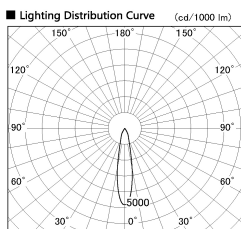

Item no. DD100-1920MB8527D

Series Name: Φ 100 Spark (Deep Cone)

Installation Recessed mount

Type

Fixture wattage 18.6W

Beam angle 21 deg

Color Temp. 2700K

CRI Ra>85

Luminous 1546 lm

Body Dia-cast aluminum

Body finish N/A

Trim finish Black

Reflector finish Mirror

IP Rate IP20

Light source COB module

Input Voltage AC220~240V