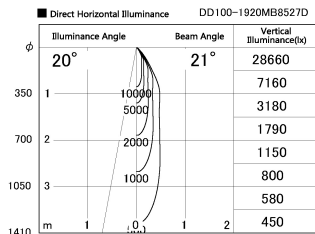

Item no. DD100-1920MB8527D

Series Name: Φ 100 Spark (Deep Cone)

Installation Recessed mount

Type

Fixture wattage 18.6W

Beam angle 21 deg

Color Temp. 2700K

CRI Ra>85

Luminous 1546 lm

Body Dia-cast aluminum

Body finish N/A

Trim finish Black

Reflector finish Mirror

IP Rate IP20

Light source COB module

Input Voltage AC220~240V