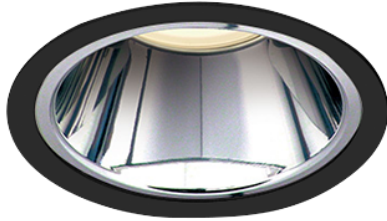

Item no. DD100-1920MB8527D

Series Name: Φ 100 Spark (Deep Cone)

Installation Recessed mount

Type

Fixture wattage 18.6W

Beam angle 21 deg

Color Temp. 2700K

CRI Ra>85

Luminous 1546 lm

Body Dia-cast aluminum

Body finish N/A

Trim finish Black

Reflector finish Mirror

IP Rate IP20

Light source COB module

Input Voltage AC220~240V