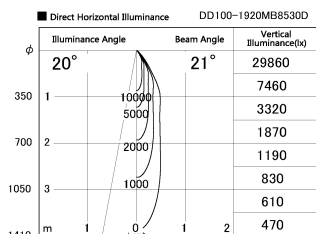

Item no. DD100-1920MB8530D

Series Name:  $\Phi$ 100 Spark (Deep Cone)

|                  |                   |
|------------------|-------------------|
| Installation     | Recessed mount    |
| Type             |                   |
| Fixture wattage  | 18.6W             |
| Beam angle       | 21 deg            |
| Color Temp.      | 3000K             |
| CRI              | Ra>85             |
| Luminous         | 1577 lm           |
| Body             | Dia-cast aluminum |
| Body finish      | N/A               |
| Trim finish      | Black             |
| Reflector finish | Mirror            |
| IP Rate          | IP20              |
| Light source     | COB module        |
| Input Voltage    | AC220~240V        |
| Dimming Type     | Non-Dimmable      |
| Certificate      | CE, CCC           |
| Cut Hole         | 100mm             |