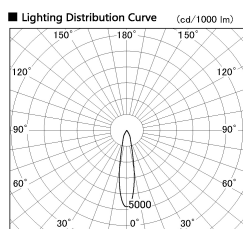

Item no. DD100-1920MB8530D

Series Name:  $\Phi$ 100 Spark (Deep Cone)

|                  |                   |
|------------------|-------------------|
| Installation     | Recessed mount    |
| Type             |                   |
| Fixture wattage  | 18.6W             |
| Beam angle       | 21 deg            |
| Color Temp.      | 3000K             |
| CRI              | Ra>85             |
| Luminous         | 1577 lm           |
| Body             | Dia-cast aluminum |
| Body finish      | N/A               |
| Trim finish      | Black             |
| Reflector finish | Mirror            |
| IP Rate          | IP20              |
| Light source     | COB module        |
| Input Voltage    | AC220~240V        |
| Dimming Type     | Non-Dimmable      |
| Certificate      | CE, CCC           |
| Cut Hole         | 100mm             |