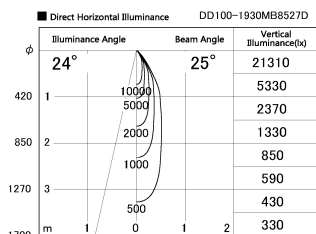

Item no. DD100-1930MB8527D

Series Name:  $\Phi$ 100 Spark (Deep Cone)

Installation	Recessed mount
Type	
Fixture wattage	18.6W
Beam angle	25 deg
Color Temp.	2700K
CRI	Ra>85
Luminous	1488 lm
Body	Dia-cast aluminum
Body finish	N/A
Trim finish	Black
Reflector finish	Mirror
IP Rate	IP20
Light source	COB module
Input Voltage	AC220~240V
Dimming Type	Non-Dimmable
Certificate	CE, CCC
Cut Hole	100mm