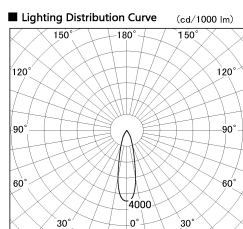

Item no. DD100-1930MB8527D

Series Name:  $\Phi$ 100 Spark (Deep Cone)

Installation	Recessed mount
Type	
Fixture wattage	18.6W
Beam angle	25 deg
Color Temp.	2700K
CRI	Ra>85
Luminous	1488 lm
Body	Dia-cast aluminum
Body finish	N/A
Trim finish	Black
Reflector finish	Mirror
IP Rate	IP20
Light source	COB module
Input Voltage	AC220~240V
Dimming Type	Non-Dimmable
Certificate	CE, CCC
Cut Hole	100mm