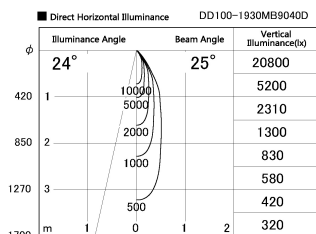

Item no. DD100-1930MB9040D

Series Name: Φ 100 Spark (Deep Cone)

| | |
|------------------|-------------------|
| Installation | Recessed mount |
| Type | |
| Fixture wattage | 18.6W |
| Beam angle | 25 deg |
| Color Temp. | 4000K |
| CRI | Ra>90 |
| Luminous | 1452 lm |
| Body | Dia-cast aluminum |
| Body finish | N/A |
| Trim finish | Black |
| Reflector finish | Mirror |
| IP Rate | IP20 |
| Light source | COB module |
| Input Voltage | AC220~240V |
| Dimming Type | Non-Dimmable |
| Certificate | CE, CCC |
| Cut Hole | 100mm |