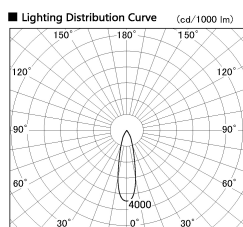

Item no. DD100-1930MB9040D

Series Name: Φ 100 Spark (Deep Cone)

| | |
|------------------|-------------------|
| Installation | Recessed mount |
| Type | |
| Fixture wattage | 18.6W |
| Beam angle | 25 deg |
| Color Temp. | 4000K |
| CRI | Ra>90 |
| Luminous | 1452 lm |
| Body | Dia-cast aluminum |
| Body finish | N/A |
| Trim finish | Black |
| Reflector finish | Mirror |
| IP Rate | IP20 |
| Light source | COB module |
| Input Voltage | AC220~240V |
| Dimming Type | Non-Dimmable |
| Certificate | CE, CCC |
| Cut Hole | 100mm |