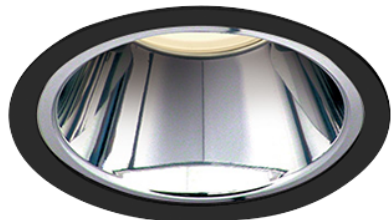

Item no. DD100-1950MB8540D

Series Name: Φ 100 Spark (Deep Cone)

| | |
|------------------|------------------------------|
| Installation | Recessed mount |
| Type | Φ 100 Spark (Deep Cone) |
| Fixture wattage | 18.6W |
| Beam angle | 41 deg |
| Color Temp. | 4000K |
| CRI | Ra>85 |
| Luminous | 1492 lm |
| Body | Dia-cast aluminum |
| Body finish | N/A |
| Trim finish | Black |
| Reflector finish | Mirror |
| IP Rate | IP20 |
| Light source | COB module |
| Input Voltage | AC220~240V |
| Dimming Type | Non-Dimmable |
| Certificate | CE, CCC |
| Cut Hole | 100mm |