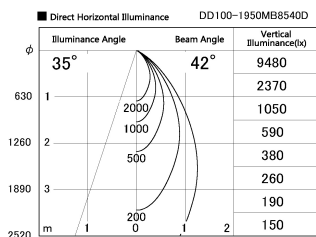

Item no. DD100-1950MB8540D

Series Name: Φ 100 Spark (Deep Cone)

| | |
|------------------|------------------------------|
| Installation | Recessed mount |
| Type | Φ 100 Spark (Deep Cone) |
| Fixture wattage | 18.6W |
| Beam angle | 41 deg |
| Color Temp. | 4000K |
| CRI | Ra>85 |
| Luminous | 1492 lm |
| Body | Dia-cast aluminum |
| Body finish | N/A |
| Trim finish | Black |
| Reflector finish | Mirror |
| IP Rate | IP20 |
| Light source | COB module |
| Input Voltage | AC220~240V |
| Dimming Type | Non-Dimmable |
| Certificate | CE, CCC |
| Cut Hole | 100mm |