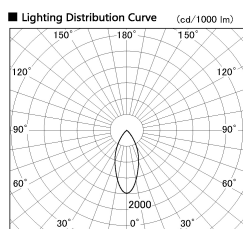

Item no. DD100-1950MB8540D

Series Name: Φ 100 Spark (Deep Cone)

| | |
|------------------|------------------------------|
| Installation | Recessed mount |
| Type | Φ 100 Spark (Deep Cone) |
| Fixture wattage | 18.6W |
| Beam angle | 41 deg |
| Color Temp. | 4000K |
| CRI | Ra>85 |
| Luminous | 1492 lm |
| Body | Dia-cast aluminum |
| Body finish | N/A |
| Trim finish | Black |
| Reflector finish | Mirror |
| IP Rate | IP20 |
| Light source | COB module |
| Input Voltage | AC220~240V |
| Dimming Type | Non-Dimmable |
| Certificate | CE, CCC |
| Cut Hole | 100mm |