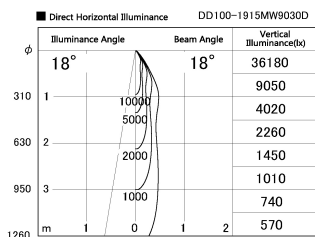

Item no. DD100-1915MW9030D

Series Name: Φ 100 Spark (Deep Cone)

| | |
|------------------|-------------------|
| Installation | Recessed mount |
| Type | |
| Fixture wattage | 18.6W |
| Beam angle | 18 deg |
| Color Temp. | 3000K |
| CRI | Ra>90 |
| Luminous | 1471 lm |
| Body | Dia-cast aluminum |
| Body finish | N/A |
| Trim finish | White |
| Reflector finish | Mirror |
| IP Rate | IP20 |
| Light source | COB module |
| Input Voltage | AC220~240V |
| Dimming Type | Non-Dimmable |
| Certificate | CE, CCC |
| Cut Hole | 100mm |