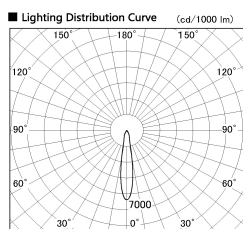

Item no. DD100-1915MW9030D

Series Name: Φ 100 Spark (Deep Cone)

| | |
|------------------|-------------------|
| Installation | Recessed mount |
| Type | |
| Fixture wattage | 18.6W |
| Beam angle | 18 deg |
| Color Temp. | 3000K |
| CRI | Ra>90 |
| Luminous | 1471 lm |
| Body | Dia-cast aluminum |
| Body finish | N/A |
| Trim finish | White |
| Reflector finish | Mirror |
| IP Rate | IP20 |
| Light source | COB module |
| Input Voltage | AC220~240V |
| Dimming Type | Non-Dimmable |
| Certificate | CE, CCC |
| Cut Hole | 100mm |