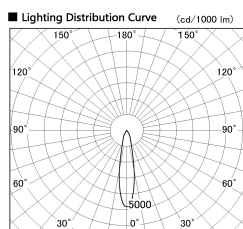

Item no. DD100-1920MW9027D

Series Name:  $\Phi$ 100 Spark (Deep Cone)

|                  |                   |
|------------------|-------------------|
| Installation     | Recessed mount    |
| Type             |                   |
| Fixture wattage  | 18.6W             |
| Beam angle       | 21 deg            |
| Color Temp.      | 2700K             |
| CRI              | Ra>90             |
| Luminous         | 1349 lm           |
| Body             | Dia-cast aluminum |
| Body finish      | N/A               |
| Trim finish      | White             |
| Reflector finish | Mirror            |
| IP Rate          | IP20              |
| Light source     | COB module        |
| Input Voltage    | AC220~240V        |
| Dimming Type     | Non-Dimmable      |
| Certificate      | CE, CCC           |
| Cut Hole         | 100mm             |