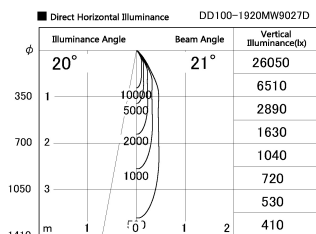

Item no. DD100-1920MW9027D

Series Name:  $\Phi$ 100 Spark (Deep Cone)

|                  |                   |
|------------------|-------------------|
| Installation     | Recessed mount    |
| Type             |                   |
| Fixture wattage  | 18.6W             |
| Beam angle       | 21 deg            |
| Color Temp.      | 2700K             |
| CRI              | Ra>90             |
| Luminous         | 1349 lm           |
| Body             | Dia-cast aluminum |
| Body finish      | N/A               |
| Trim finish      | White             |
| Reflector finish | Mirror            |
| IP Rate          | IP20              |
| Light source     | COB module        |
| Input Voltage    | AC220~240V        |
| Dimming Type     | Non-Dimmable      |
| Certificate      | CE, CCC           |
| Cut Hole         | 100mm             |