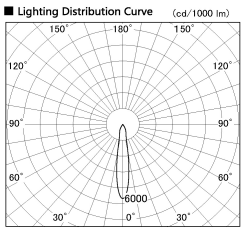

Item no. DD100-1915WW8527D

Series Name:  $\Phi$ 100 Spark (Deep Cone)

Installation Recessed mount

Type

Fixture wattage 18.6W

Beam angle 17 deg

Color Temp. 2700K

CRI Ra>85

Luminous 1506 lm

Body Dia-cast aluminum

Body finish N/A

Trim finish White

Reflector finish White

IP Rate IP20

Light source COB module

Input Voltage AC220~240V