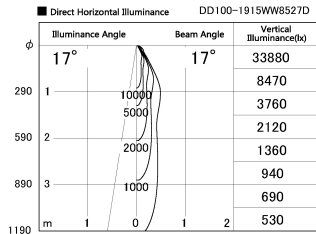

Item no. DD100-1915WW8527D

Series Name:  $\Phi$ 100 Spark (Deep Cone)

Installation Recessed mount

Type

Fixture wattage 18.6W

Beam angle 17 deg

Color Temp. 2700K

CRI Ra>85

Luminous 1506 lm

Body Dia-cast aluminum

Body finish N/A

Trim finish White

Reflector finish White

IP Rate IP20

Light source COB module

Input Voltage AC220~240V