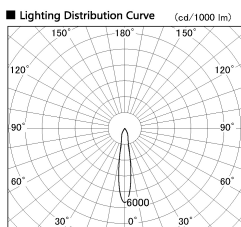

Item no. DD100-1915WW8530D

Series Name:  $\Phi$ 100 Spark (Deep Cone)

Installation	Recessed mount
Type	
Fixture wattage	18.6W
Beam angle	17 deg
Color Temp.	3000K
CRI	Ra>85
Luminous	1569 lm
Body	Dia-cast aluminum
Body finish	N/A
Trim finish	White
Reflector finish	White
IP Rate	IP20
Light source	COB module
Input Voltage	AC220~240V
Dimming Type	Non-Dimmable
Certificate	CE, CCC
Cut Hole	100mm