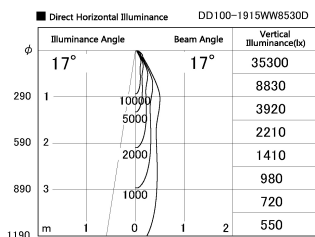

Item no. DD100-1915WW8530D

Series Name:  $\Phi$ 100 Spark (Deep Cone)

Installation	Recessed mount
Type	
Fixture wattage	18.6W
Beam angle	17 deg
Color Temp.	3000K
CRI	Ra>85
Luminous	1569 lm
Body	Dia-cast aluminum
Body finish	N/A
Trim finish	White
Reflector finish	White
IP Rate	IP20
Light source	COB module
Input Voltage	AC220~240V
Dimming Type	Non-Dimmable
Certificate	CE, CCC
Cut Hole	100mm