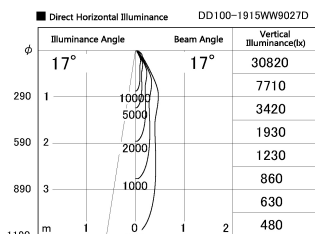

Item no. DD100-1915WW9027D

Series Name: Φ 100 Spark (Deep Cone)

Installation	Recessed mount
Type	
Fixture wattage	18.6W
Beam angle	17 deg
Color Temp.	2700K
CRI	Ra>90
Luminous	1370 lm
Body	Dia-cast aluminum
Body finish	N/A
Trim finish	White
Reflector finish	White
IP Rate	IP20
Light source	COB module
Input Voltage	AC220~240V
Dimming Type	Non-Dimmable
Certificate	CE, CCC
Cut Hole	100mm