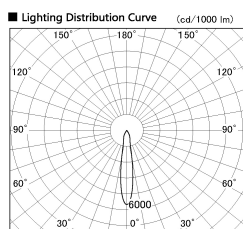

Item no. DD100-1915WW9027D

Series Name: Φ 100 Spark (Deep Cone)

Installation	Recessed mount
Type	
Fixture wattage	18.6W
Beam angle	17 deg
Color Temp.	2700K
CRI	Ra>90
Luminous	1370 lm
Body	Dia-cast aluminum
Body finish	N/A
Trim finish	White
Reflector finish	White
IP Rate	IP20
Light source	COB module
Input Voltage	AC220~240V
Dimming Type	Non-Dimmable
Certificate	CE, CCC
Cut Hole	100mm