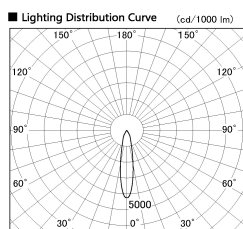

Item no. DD100-1920WW8527D

Series Name: Φ 100 Spark (Deep Cone)

Installation	Recessed mount
Type	
Fixture wattage	18.6W
Beam angle	20 deg
Color Temp.	2700K
CRI	Ra>85
Luminous	1438 lm
Body	Dia-cast aluminum
Body finish	N/A
Trim finish	White
Reflector finish	White
IP Rate	IP20
Light source	COB module
Input Voltage	AC220~240V
Dimming Type	Non-Dimmable
Certificate	CE, CCC
Cut Hole	100mm