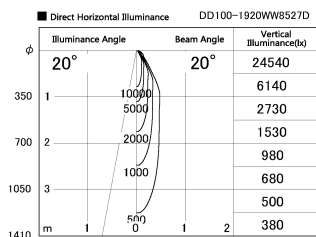

Item no. DD100-1920WW8527D

Series Name: Φ 100 Spark (Deep Cone)

Installation	Recessed mount
Type	
Fixture wattage	18.6W
Beam angle	20 deg
Color Temp.	2700K
CRI	Ra>85
Luminous	1438 lm
Body	Dia-cast aluminum
Body finish	N/A
Trim finish	White
Reflector finish	White
IP Rate	IP20
Light source	COB module
Input Voltage	AC220~240V
Dimming Type	Non-Dimmable
Certificate	CE, CCC
Cut Hole	100mm