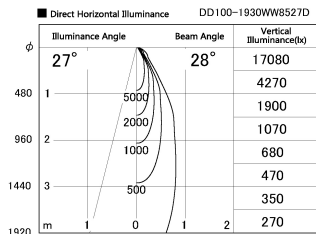

Item no. DD100-1930WW8527D

Series Name: Φ 100 Spark (Deep Cone)

Installation Recessed mount

Type

Fixture wattage 18.6W

Beam angle 28 deg

Color Temp. 2700K

CRI Ra>85

Luminous 1439 lm

Body Dia-cast aluminum

Body finish N/A

Trim finish White

Reflector finish White

IP Rate IP20

Light source COB module

Input Voltage AC220~240V