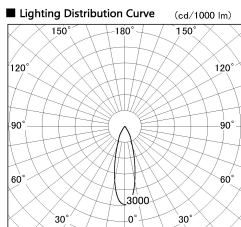

Item no. DD100-1930WW8527D

Series Name: Φ 100 Spark (Deep Cone)

Installation Recessed mount

Type

Fixture wattage 18.6W

Beam angle 28 deg

Color Temp. 2700K

CRI Ra>85

Luminous 1439 lm

Body Dia-cast aluminum

Body finish N/A

Trim finish White

Reflector finish White

IP Rate IP20

Light source COB module

Input Voltage AC220~240V