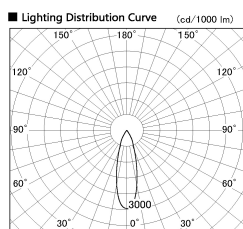

Item no. DD100-1930WW8530D

Series Name: Φ 100 Spark (Deep Cone)

Installation	Recessed mount
Type	
Fixture wattage	18.6W
Beam angle	28 deg
Color Temp.	3000K
CRI	Ra>85
Luminous	1499 lm
Body	Dia-cast aluminum
Body finish	N/A
Trim finish	White
Reflector finish	White
IP Rate	IP20
Light source	COB module
Input Voltage	AC220~240V
Dimming Type	Non-Dimmable
Certificate	CE, CCC
Cut Hole	100mm