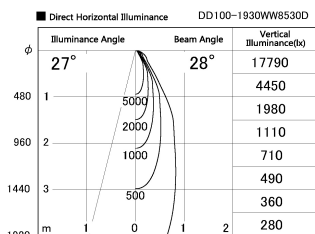

Item no. DD100-1930WW8530D

Series Name: Φ 100 Spark (Deep Cone)

Installation	Recessed mount
Type	
Fixture wattage	18.6W
Beam angle	28 deg
Color Temp.	3000K
CRI	Ra>85
Luminous	1499 lm
Body	Dia-cast aluminum
Body finish	N/A
Trim finish	White
Reflector finish	White
IP Rate	IP20
Light source	COB module
Input Voltage	AC220~240V
Dimming Type	Non-Dimmable
Certificate	CE, CCC
Cut Hole	100mm