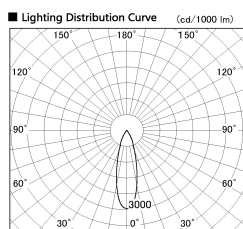

Item no. DD100-1930WW9027D

Series Name: Φ 100 Spark (Deep Cone)

Installation	Recessed mount
Type	
Fixture wattage	18.6W
Beam angle	28 deg
Color Temp.	2700K
CRI	Ra>90
Luminous	1308 lm
Body	Dia-cast aluminum
Body finish	N/A
Trim finish	White
Reflector finish	White
IP Rate	IP20
Light source	COB module
Input Voltage	AC220~240V
Dimming Type	Non-Dimmable
Certificate	CE, CCC
Cut Hole	100mm