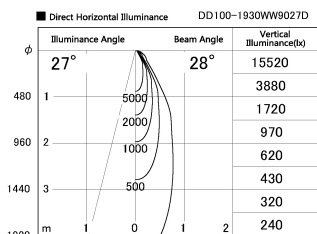

Item no. DD100-1930WW9027D

Series Name: Φ 100 Spark (Deep Cone)

Installation	Recessed mount
Type	
Fixture wattage	18.6W
Beam angle	28 deg
Color Temp.	2700K
CRI	Ra>90
Luminous	1308 lm
Body	Dia-cast aluminum
Body finish	N/A
Trim finish	White
Reflector finish	White
IP Rate	IP20
Light source	COB module
Input Voltage	AC220~240V
Dimming Type	Non-Dimmable
Certificate	CE, CCC
Cut Hole	100mm