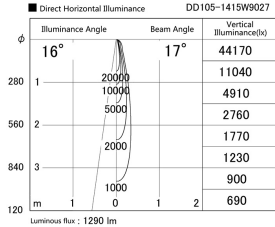

Item no. DD105-1415W9027

Series Name: Φ 100 Lens type Adjustable downlight

Installation	Recessed mount
Type	
Fixture wattage	14W
Beam angle	17 deg
Color Temp.	2700K
CRI	Ra>90
Luminous	1292 lm
Body	Die-cast aluminum alloy
Body finish	N/A
Trim finish	White
Reflector finish	N/A
IP Rate	IP20
Light source	COB module
Input Voltage	AC220~240V
Dimming Type	Non-Dimmable
Certificate	CE, CCC
Cut Hole	100mm

Height (Weight)	
31.8W	127 (0.9kg)
24.3W	127 (0.9kg)
21.0W	92 (0.8kg)
14.0W	92 (0.8kg)