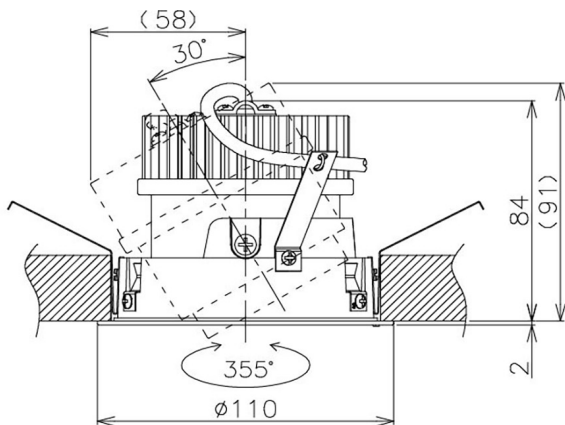

Item no. DD105-1415W9027

Series Name: Φ 100 Lens type Adjustable downlight

Installation	Recessed mount
Type	Φ 100 Lens type Adjustable downlight
Fixture wattage	14W
Beam angle	17 deg
Color Temp.	2700K
CRI	Ra>90
Luminous	1292 lm
Body	Die-cast aluminum alloy
Body finish	N/A
Trim finish	White
Reflector finish	N/A
IP Rate	IP20
Light source	COB module
Input Voltage	AC220~240V
Dimming Type	Non-Dimmable
Certificate	CE, CCC
Cut Hole	100mm

Height (Weight)	
31.8W	127 (0.9kg)
24.3W	127 (0.9kg)
21.0W	92 (0.8kg)
14.0W	92 (0.8kg)