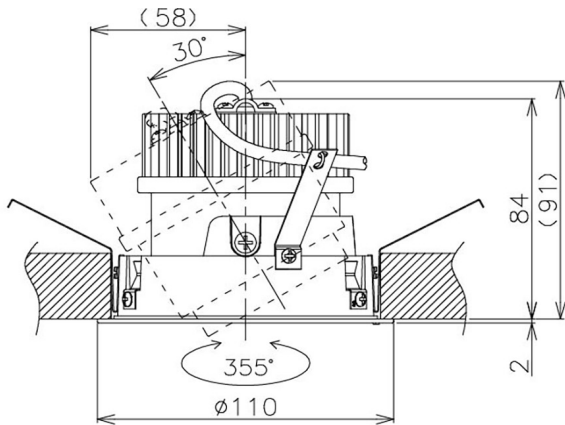

Item no. DD105-1415W9027

Series Name: Φ 100 Lens type Adjustable downlight

Installation	Recessed mount
Type	
Fixture wattage	14W
Beam angle	17 deg
Color Temp.	2700K
CRI	Ra>90
Luminous	1292 lm
Body	Die-cast aluminum alloy
Body finish	N/A
Trim finish	White
Reflector finish	N/A
IP Rate	IP20
Light source	COB module
Input Voltage	AC220~240V
Dimming Type	Non-Dimmable
Certificate	CE, CCC
Cut Hole	100mm

Height (Weight)	
31.8W	127 (0.9kg)
24.3W	127 (0.9kg)
21.0W	92 (0.8kg)
14.0W	92 (0.8kg)