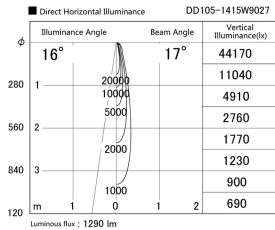

Item no. DD105-1415W9027

Series Name: Φ 100 Lens type Adjustable downlight

Installation	Recessed mount
Type	Φ 100 Lens type Adjustable downlight
Fixture wattage	14W
Beam angle	17 deg
Color Temp.	2700K
CRI	Ra>90
Luminous	1292 lm
Body	Die-cast aluminum alloy
Body finish	N/A
Trim finish	White
Reflector finish	N/A
IP Rate	IP20
Light source	COB module
Input Voltage	AC220~240V
Dimming Type	Non-Dimmable
Certificate	CE, CCC
Cut Hole	100mm

Height (Weight)	
31.8W	127 (0.9kg)
24.3W	127 (0.9kg)
21.0W	92 (0.8kg)
14.0W	92 (0.8kg)