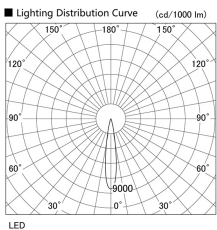

Item no. DD105-1415W9027

Series Name: Φ 100 Lens type Adjustable downlight

Installation	Recessed mount
Type	Φ 100 Lens type Adjustable downlight
Fixture wattage	14W
Beam angle	17 deg
Color Temp.	2700K
CRI	Ra>90
Luminous	1292 lm
Body	Die-cast aluminum alloy
Body finish	N/A
Trim finish	White
Reflector finish	N/A
IP Rate	IP20
Light source	COB module
Input Voltage	AC220~240V
Dimming Type	Non-Dimmable
Certificate	CE, CCC
Cut Hole	100mm

Height (Weight)	
31.8W	127 (0.9kg)
24.3W	127 (0.9kg)
21.0W	92 (0.8kg)
14.0W	92 (0.8kg)