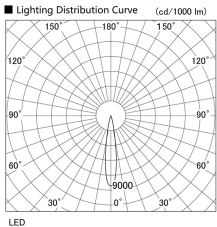

Item no. DD105-1415W9027

Series Name: Φ 100 Lens type Adjustable downlight

Installation	Recessed mount
Type	
Fixture wattage	14W
Beam angle	17 deg
Color Temp.	2700K
CRI	Ra>90
Luminous	1292 lm
Body	Die-cast aluminum alloy
Body finish	N/A
Trim finish	White
Reflector finish	N/A
IP Rate	IP20
Light source	COB module
Input Voltage	AC220~240V
Dimming Type	Non-Dimmable
Certificate	CE, CCC
Cut Hole	100mm

Height (Weight)	
31.8W	127 (0.9kg)
24.3W	127 (0.9kg)
21.0W	92 (0.8kg)
14.0W	92 (0.8kg)