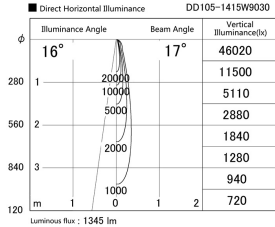

Item no. DD105-1415W9030

Series Name: Φ 100 Lens type Adjustable downlight

Installation	Recessed mount
Type	Φ 100 Lens type Adjustable downlight
Fixture wattage	14W
Beam angle	17 deg
Color Temp.	3000K
CRI	Ra>90
Luminous	1346 lm
Body	Die-cast aluminum alloy
Body finish	N/A
Trim finish	White
Reflector finish	N/A
IP Rate	IP20
Light source	COB module
Input Voltage	AC220~240V
Dimming Type	Non-Dimmable
Certificate	CE, CCC
Cut Hole	100mm

Height (Weight)	
31.8W	127 (0.9kg)
24.3W	127 (0.9kg)
21.0W	92 (0.8kg)
14.0W	92 (0.8kg)