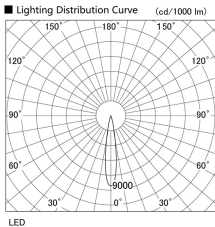

Item no. DD105-1415W9030

Series Name: Φ 100 Lens type Adjustable downlight

Installation	Recessed mount
Type	Φ 100 Lens type Adjustable downlight
Fixture wattage	14W
Beam angle	17 deg
Color Temp.	3000K
CRI	Ra>90
Luminous	1346 lm
Body	Die-cast aluminum alloy
Body finish	N/A
Trim finish	White
Reflector finish	N/A
IP Rate	IP20
Light source	COB module
Input Voltage	AC220~240V
Dimming Type	Non-Dimmable
Certificate	CE, CCC
Cut Hole	100mm

Height (Weight)	
31.8W	127 (0.9kg)
24.3W	127 (0.9kg)
21.0W	92 (0.8kg)
14.0W	92 (0.8kg)