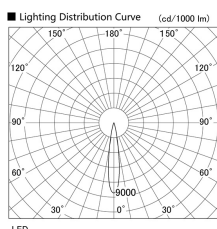

Item no. DD105-1415W9030

Series Name:  $\Phi$ 100 Lens type Adjustable  
downlight

Installation	Recessed mount
Type	
Fixture wattage	14W
Beam angle	17 deg
Color Temp.	3000K
CRI	Ra>90
Luminous	1346 lm
Body	Die-cast aluminum alloy
Body finish	N/A
Trim finish	White
Reflector finish	N/A
IP Rate	IP20
Light source	COB module
Input Voltage	AC220~240V
Dimming Type	Non-Dimmable
Certificate	CE, CCC
Cut Hole	100mm

Height (Weight)	
31.8W	127 (0.9kg)
24.3W	127 (0.9kg)
21.0W	92 (0.8kg)
14.0W	92 (0.8kg)