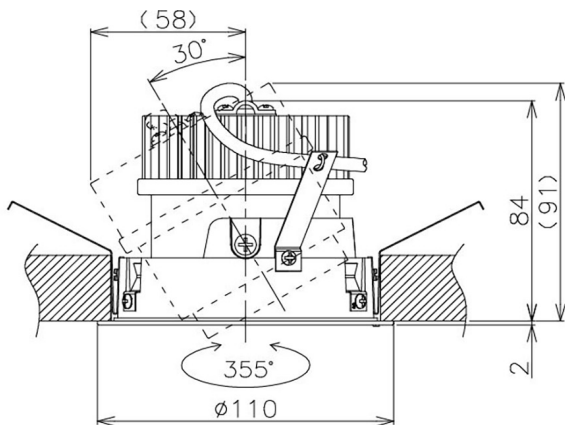

Item no. DD105-1415W9030

Series Name: Φ 100 Lens type Adjustable downlight

Installation	Recessed mount
Type	Φ 100 Lens type Adjustable downlight
Fixture wattage	14W
Beam angle	17 deg
Color Temp.	3000K
CRI	Ra>90
Luminous	1346 lm
Body	Die-cast aluminum alloy
Body finish	N/A
Trim finish	White
Reflector finish	N/A
IP Rate	IP20
Light source	COB module
Input Voltage	AC220~240V
Dimming Type	Non-Dimmable
Certificate	CE, CCC
Cut Hole	100mm

Height (Weight)	
31.8W	127 (0.9kg)
24.3W	127 (0.9kg)
21.0W	92 (0.8kg)
14.0W	92 (0.8kg)