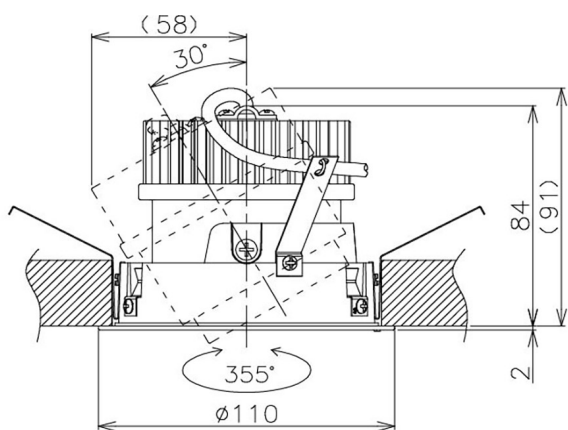

Item no. DD105-1415W9030

Series Name:  $\Phi$ 100 Lens type Adjustable  
downlight

Installation	Recessed mount
Type	
Fixture wattage	14W
Beam angle	17 deg
Color Temp.	3000K
CRI	Ra>90
Luminous	1346 lm
Body	Die-cast aluminum alloy
Body finish	N/A
Trim finish	White
Reflector finish	N/A
IP Rate	IP20
Light source	COB module
Input Voltage	AC220~240V
Dimming Type	Non-Dimmable
Certificate	CE, CCC
Cut Hole	100mm

Height (Weight)	
31.8W	127 (0.9kg)
24.3W	127 (0.9kg)
21.0W	92 (0.8kg)
14.0W	92 (0.8kg)