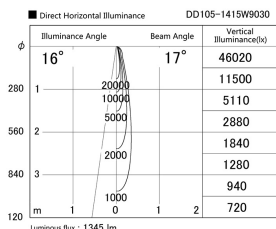

Item no. DD105-1415W9030

Series Name:  $\Phi$ 100 Lens type Adjustable  
downlight

Installation	Recessed mount
Type	
Fixture wattage	14W
Beam angle	17 deg
Color Temp.	3000K
CRI	Ra>90
Luminous	1346 lm
Body	Die-cast aluminum alloy
Body finish	N/A
Trim finish	White
Reflector finish	N/A
IP Rate	IP20
Light source	COB module
Input Voltage	AC220~240V
Dimming Type	Non-Dimmable
Certificate	CE, CCC
Cut Hole	100mm

Height (Weight)	
31.8W	127 (0.9kg)
24.3W	127 (0.9kg)
21.0W	92 (0.8kg)
14.0W	92 (0.8kg)