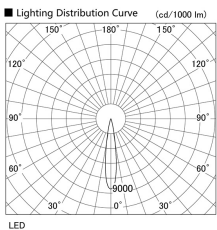

Item no. DD105-1415W9035

Series Name: Φ 100 Lens type Adjustable downlight

Installation	Recessed mount
Type	
Fixture wattage	14W
Beam angle	17 deg
Color Temp.	3500K
CRI	Ra>90
Luminous	1373 lm
Body	Die-cast aluminum alloy
Body finish	N/A
Trim finish	White
Reflector finish	N/A
IP Rate	IP20
Light source	COB module
Input Voltage	AC220~240V
Dimming Type	Non-Dimmable
Certificate	CE, CCC
Cut Hole	100mm

Height (Weight)	
31.8W	127 (0.9kg)
24.3W	127 (0.9kg)
21.0W	92 (0.8kg)
14.0W	92 (0.8kg)