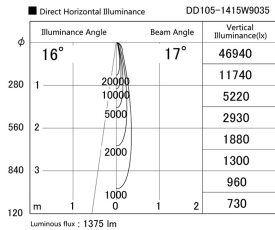

Item no. DD105-1415W9035

Series Name: Φ 100 Lens type Adjustable downlight

Installation	Recessed mount
Type	
Fixture wattage	14W
Beam angle	17 deg
Color Temp.	3500K
CRI	Ra>90
Luminous	1373 lm
Body	Die-cast aluminum alloy
Body finish	N/A
Trim finish	White
Reflector finish	N/A
IP Rate	IP20
Light source	COB module
Input Voltage	AC220~240V
Dimming Type	Non-Dimmable
Certificate	CE, CCC
Cut Hole	100mm

Height (Weight)	
31.8W	127 (0.9kg)
24.3W	127 (0.9kg)
21.0W	92 (0.8kg)
14.0W	92 (0.8kg)