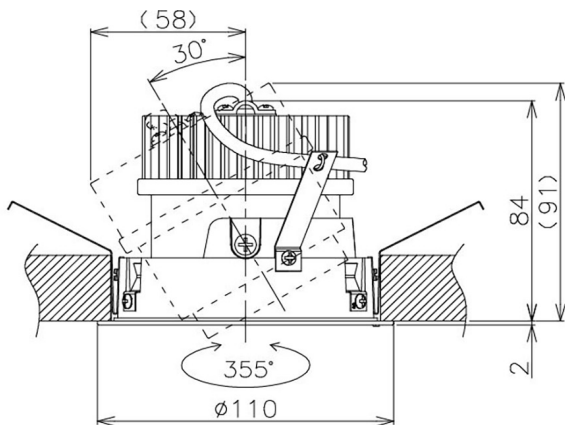

Item no. DD105-1415W9035

Series Name: Φ 100 Lens type Adjustable downlight

Installation	Recessed mount
Type	Φ 100 Lens type Adjustable downlight
Fixture wattage	14W
Beam angle	17 deg
Color Temp.	3500K
CRI	Ra>90
Luminous	1373 lm
Body	Die-cast aluminum alloy
Body finish	N/A
Trim finish	White
Reflector finish	N/A
IP Rate	IP20
Light source	COB module
Input Voltage	AC220~240V
Dimming Type	Non-Dimmable
Certificate	CE, CCC
Cut Hole	100mm

Height (Weight)	
31.8W	127 (0.9kg)
24.3W	127 (0.9kg)
21.0W	92 (0.8kg)
14.0W	92 (0.8kg)