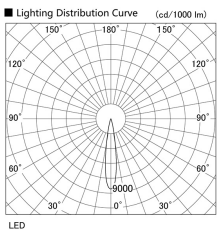

Item no. DD105-1415W9035

Series Name: Φ 100 Lens type Adjustable downlight

Installation	Recessed mount
Type	Φ 100 Lens type Adjustable downlight
Fixture wattage	14W
Beam angle	17 deg
Color Temp.	3500K
CRI	Ra>90
Luminous	1373 lm
Body	Die-cast aluminum alloy
Body finish	N/A
Trim finish	White
Reflector finish	N/A
IP Rate	IP20
Light source	COB module
Input Voltage	AC220~240V
Dimming Type	Non-Dimmable
Certificate	CE, CCC
Cut Hole	100mm

Height (Weight)	
31.8W	127 (0.9kg)
24.3W	127 (0.9kg)
21.0W	92 (0.8kg)
14.0W	92 (0.8kg)