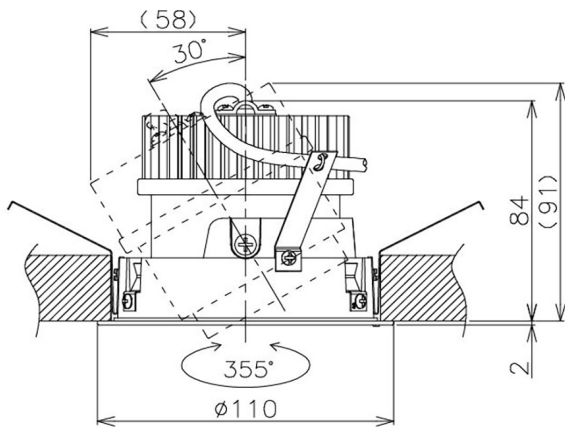

Item no. DD105-1415W9035

Series Name: Φ 100 Lens type Adjustable downlight

Installation	Recessed mount
Type	
Fixture wattage	14W
Beam angle	17 deg
Color Temp.	3500K
CRI	Ra>90
Luminous	1373 lm
Body	Die-cast aluminum alloy
Body finish	N/A
Trim finish	White
Reflector finish	N/A
IP Rate	IP20
Light source	COB module
Input Voltage	AC220~240V
Dimming Type	Non-Dimmable
Certificate	CE, CCC
Cut Hole	100mm

Height (Weight)	
31.8W	127 (0.9kg)
24.3W	127 (0.9kg)
21.0W	92 (0.8kg)
14.0W	92 (0.8kg)