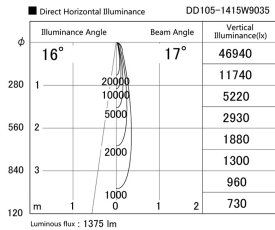

Item no. DD105-1415W9035

Series Name: Φ 100 Lens type Adjustable downlight

Installation	Recessed mount
Type	Φ 100 Lens type Adjustable downlight
Fixture wattage	14W
Beam angle	17 deg
Color Temp.	3500K
CRI	Ra>90
Luminous	1373 lm
Body	Die-cast aluminum alloy
Body finish	N/A
Trim finish	White
Reflector finish	N/A
IP Rate	IP20
Light source	COB module
Input Voltage	AC220~240V
Dimming Type	Non-Dimmable
Certificate	CE, CCC
Cut Hole	100mm

Height (Weight)	
31.8W	127 (0.9kg)
24.3W	127 (0.9kg)
21.0W	92 (0.8kg)
14.0W	92 (0.8kg)