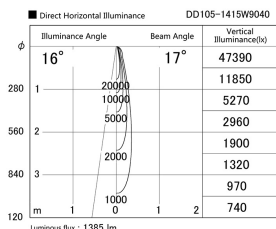

Item no. DD105-1415W9040

Series Name: Φ 100 Lens type Adjustable downlight

Installation	Recessed mount
Type	
Fixture wattage	14W
Beam angle	17 deg
Color Temp.	4000K
CRI	Ra>90
Luminous	1386 lm
Body	Die-cast aluminum alloy
Body finish	N/A
Trim finish	White
Reflector finish	N/A
IP Rate	IP20
Light source	COB module
Input Voltage	AC220~240V
Dimming Type	Non-Dimmable
Certificate	CE, CCC
Cut Hole	100mm

Height (Weight)	
31.8W	127 (0.9kg)
24.3W	127 (0.9kg)
21.0W	92 (0.8kg)
14.0W	92 (0.8kg)