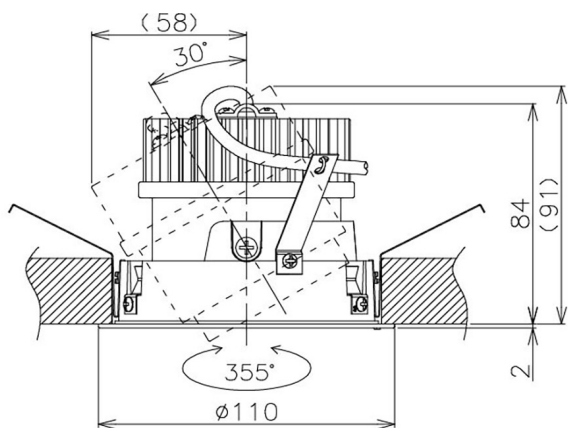

Item no. DD105-1415W9040

Series Name: Φ 100 Lens type Adjustable downlight

Installation	Recessed mount
Type	
Fixture wattage	14W
Beam angle	17 deg
Color Temp.	4000K
CRI	Ra>90
Luminous	1386 lm
Body	Die-cast aluminum alloy
Body finish	N/A
Trim finish	White
Reflector finish	N/A
IP Rate	IP20
Light source	COB module
Input Voltage	AC220~240V
Dimming Type	Non-Dimmable
Certificate	CE, CCC
Cut Hole	100mm

Height (Weight)	
31.8W	127 (0.9kg)
24.3W	127 (0.9kg)
21.0W	92 (0.8kg)
14.0W	92 (0.8kg)