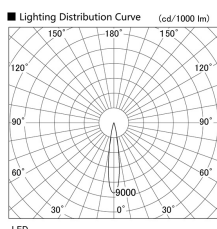

Item no. DD105-1415W9040

Series Name: Φ 100 Lens type Adjustable downlight

Installation	Recessed mount
Type	
Fixture wattage	14W
Beam angle	17 deg
Color Temp.	4000K
CRI	Ra>90
Luminous	1386 lm
Body	Die-cast aluminum alloy
Body finish	N/A
Trim finish	White
Reflector finish	N/A
IP Rate	IP20
Light source	COB module
Input Voltage	AC220~240V
Dimming Type	Non-Dimmable
Certificate	CE, CCC
Cut Hole	100mm

Height (Weight)	
31.8W	127 (0.9kg)
24.3W	127 (0.9kg)
21.0W	92 (0.8kg)
14.0W	92 (0.8kg)