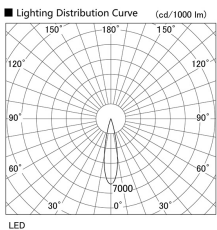

Item no. DD105-1420W9027

Series Name:  $\Phi$ 100 Lens type Adjustable downlight

Installation	Recessed mount
Type	$\Phi$ 100 Lens type Adjustable downlight
Fixture wattage	14W
Beam angle	22 deg
Color Temp.	2700K
CRI	Ra>90
Luminous	1370 lm
Body	Die-cast aluminum alloy
Body finish	N/A
Trim finish	White
Reflector finish	N/A
IP Rate	IP20
Light source	COB module
Input Voltage	AC220~240V
Dimming Type	Non-Dimmable
Certificate	CE, CCC
Cut Hole	100mm

Height (Weight)	
31.8W	127 (0.9kg)
24.3W	127 (0.9kg)
21.0W	92 (0.8kg)
14.0W	92 (0.8kg)