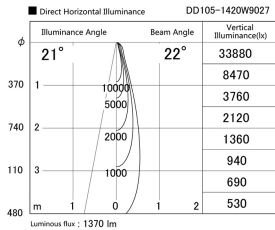

Item no. DD105-1420W9027

Series Name:  $\Phi$ 100 Lens type Adjustable downlight

Installation	Recessed mount
Type	$\Phi$ 100 Lens type Adjustable downlight
Fixture wattage	14W
Beam angle	22 deg
Color Temp.	2700K
CRI	Ra>90
Luminous	1370 lm
Body	Die-cast aluminum alloy
Body finish	N/A
Trim finish	White
Reflector finish	N/A
IP Rate	IP20
Light source	COB module
Input Voltage	AC220~240V
Dimming Type	Non-Dimmable
Certificate	CE, CCC
Cut Hole	100mm

Height (Weight)	
31.8W	127 (0.9kg)
24.3W	127 (0.9kg)
21.0W	92 (0.8kg)
14.0W	92 (0.8kg)