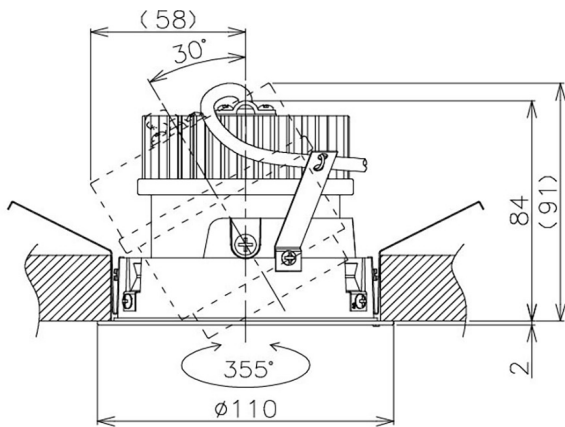

Item no. DD105-1420W9027

Series Name:  $\Phi$ 100 Lens type Adjustable downlight

Installation	Recessed mount
Type	
Fixture wattage	14W
Beam angle	22 deg
Color Temp.	2700K
CRI	Ra>90
Luminous	1370 lm
Body	Die-cast aluminum alloy
Body finish	N/A
Trim finish	White
Reflector finish	N/A
IP Rate	IP20
Light source	COB module
Input Voltage	AC220~240V
Dimming Type	Non-Dimmable
Certificate	CE, CCC
Cut Hole	100mm

Height (Weight)	
31.8W	127 (0.9kg)
24.3W	127 (0.9kg)
21.0W	92 (0.8kg)
14.0W	92 (0.8kg)