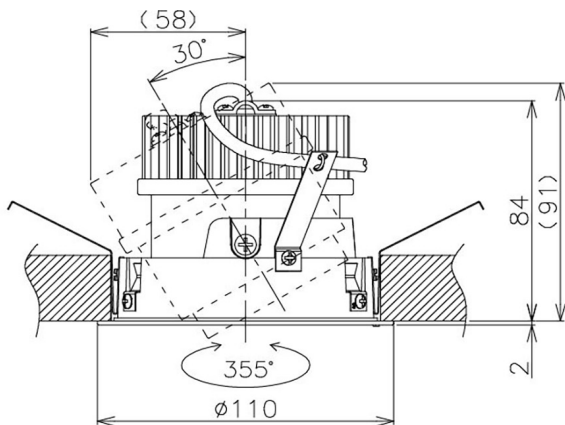

Item no. DD105-1420W9027

Series Name:  $\Phi$ 100 Lens type Adjustable downlight

Installation	Recessed mount
Type	$\Phi$ 100 Lens type Adjustable downlight
Fixture wattage	14W
Beam angle	22 deg
Color Temp.	2700K
CRI	Ra>90
Luminous	1370 lm
Body	Die-cast aluminum alloy
Body finish	N/A
Trim finish	White
Reflector finish	N/A
IP Rate	IP20
Light source	COB module
Input Voltage	AC220~240V
Dimming Type	Non-Dimmable
Certificate	CE, CCC
Cut Hole	100mm

Height (Weight)	
31.8W	127 (0.9kg)
24.3W	127 (0.9kg)
21.0W	92 (0.8kg)
14.0W	92 (0.8kg)