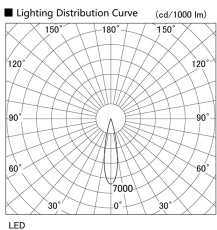

Item no. DD105-1420W9027

Series Name:  $\Phi$ 100 Lens type Adjustable downlight

Installation	Recessed mount
Type	
Fixture wattage	14W
Beam angle	22 deg
Color Temp.	2700K
CRI	Ra>90
Luminous	1370 lm
Body	Die-cast aluminum alloy
Body finish	N/A
Trim finish	White
Reflector finish	N/A
IP Rate	IP20
Light source	COB module
Input Voltage	AC220~240V
Dimming Type	Non-Dimmable
Certificate	CE, CCC
Cut Hole	100mm

Height (Weight)	
31.8W	127 (0.9kg)
24.3W	127 (0.9kg)
21.0W	92 (0.8kg)
14.0W	92 (0.8kg)