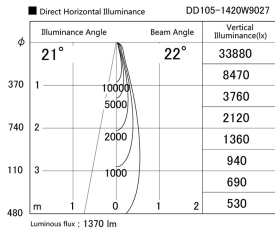

Item no. DD105-1420W9027

Series Name:  $\Phi$ 100 Lens type Adjustable downlight

Installation	Recessed mount
Type	
Fixture wattage	14W
Beam angle	22 deg
Color Temp.	2700K
CRI	Ra>90
Luminous	1370 lm
Body	Die-cast aluminum alloy
Body finish	N/A
Trim finish	White
Reflector finish	N/A
IP Rate	IP20
Light source	COB module
Input Voltage	AC220~240V
Dimming Type	Non-Dimmable
Certificate	CE, CCC
Cut Hole	100mm

Height (Weight)	
31.8W	127 (0.9kg)
24.3W	127 (0.9kg)
21.0W	92 (0.8kg)
14.0W	92 (0.8kg)