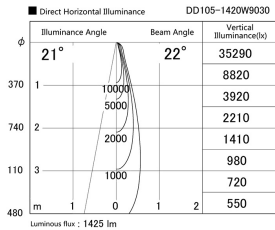

Item no. DD105-1420W9030

Series Name: Φ 100 Lens type Adjustable downlight

Installation	Recessed mount
Type	
Fixture wattage	14W
Beam angle	22 deg
Color Temp.	3000K
CRI	Ra>90
Luminous	1427 lm
Body	Die-cast aluminum alloy
Body finish	N/A
Trim finish	White
Reflector finish	N/A
IP Rate	IP20
Light source	COB module
Input Voltage	AC220~240V
Dimming Type	Non-Dimmable
Certificate	CE, CCC
Cut Hole	100mm

Height (Weight)	
31.8W	127 (0.9kg)
24.3W	127 (0.9kg)
21.0W	92 (0.8kg)
14.0W	92 (0.8kg)