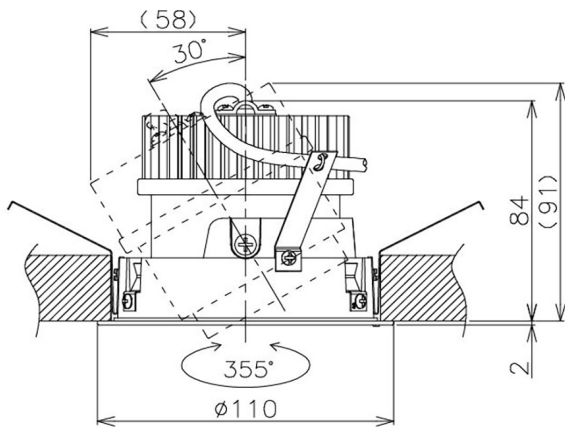

Item no. DD105-1420W9030

Series Name: Φ 100 Lens type Adjustable downlight

Installation	Recessed mount
Type	
Fixture wattage	14W
Beam angle	22 deg
Color Temp.	3000K
CRI	Ra>90
Luminous	1427 lm
Body	Die-cast aluminum alloy
Body finish	N/A
Trim finish	White
Reflector finish	N/A
IP Rate	IP20
Light source	COB module
Input Voltage	AC220~240V
Dimming Type	Non-Dimmable
Certificate	CE, CCC
Cut Hole	100mm

Height (Weight)	
31.8W	127 (0.9kg)
24.3W	127 (0.9kg)
21.0W	92 (0.8kg)
14.0W	92 (0.8kg)