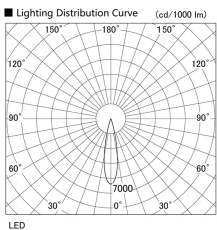

Item no. DD105-1420W9030

Series Name: Φ 100 Lens type Adjustable downlight

Installation	Recessed mount
Type	
Fixture wattage	14W
Beam angle	22 deg
Color Temp.	3000K
CRI	Ra>90
Luminous	1427 lm
Body	Die-cast aluminum alloy
Body finish	N/A
Trim finish	White
Reflector finish	N/A
IP Rate	IP20
Light source	COB module
Input Voltage	AC220~240V
Dimming Type	Non-Dimmable
Certificate	CE, CCC
Cut Hole	100mm

Height (Weight)	
31.8W	127 (0.9kg)
24.3W	127 (0.9kg)
21.0W	92 (0.8kg)
14.0W	92 (0.8kg)