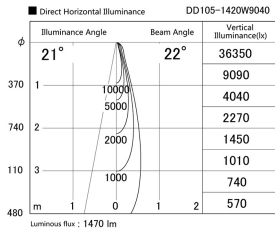

Item no. DD105-1420W9040

Series Name:  $\Phi$ 100 Lens type Adjustable downlight

Installation	Recessed mount
Type	
Fixture wattage	14W
Beam angle	22 deg
Color Temp.	4000K
CRI	Ra>90
Luminous	1470 lm
Body	Die-cast aluminum alloy
Body finish	N/A
Trim finish	White
Reflector finish	N/A
IP Rate	IP20
Light source	COB module
Input Voltage	AC220~240V
Dimming Type	Non-Dimmable
Certificate	CE, CCC
Cut Hole	100mm

Height (Weight)	
31.8W	127 (0.9kg)
24.3W	127 (0.9kg)
21.0W	92 (0.8kg)
14.0W	92 (0.8kg)