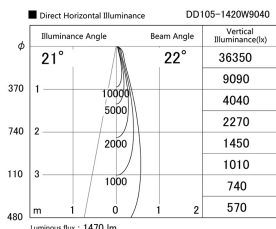

Item no. DD105-1420W9040

Series Name:  $\Phi$ 100 Lens type Adjustable downlight

Installation	Recessed mount
Type	
Fixture wattage	14W
Beam angle	22 deg
Color Temp.	4000K
CRI	Ra>90
Luminous	1470 lm
Body	Die-cast aluminum alloy
Body finish	N/A
Trim finish	White
Reflector finish	N/A
IP Rate	IP20
Light source	COB module
Input Voltage	AC220~240V
Dimming Type	Non-Dimmable
Certificate	CE, CCC
Cut Hole	100mm

Height (Weight)	
31.8W	127 (0.9kg)
24.3W	127 (0.9kg)
21.0W	92 (0.8kg)
14.0W	92 (0.8kg)