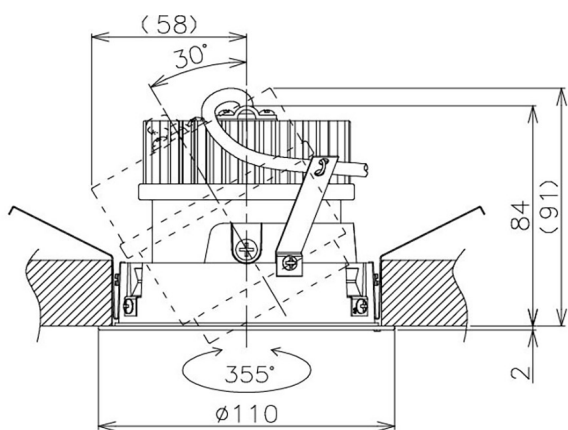

Item no. DD105-1420W9040

Series Name:  $\Phi$ 100 Lens type Adjustable downlight

Installation	Recessed mount
Type	
Fixture wattage	14W
Beam angle	22 deg
Color Temp.	4000K
CRI	Ra>90
Luminous	1470 lm
Body	Die-cast aluminum alloy
Body finish	N/A
Trim finish	White
Reflector finish	N/A
IP Rate	IP20
Light source	COB module
Input Voltage	AC220~240V
Dimming Type	Non-Dimmable
Certificate	CE, CCC
Cut Hole	100mm

Height (Weight)	
31.8W	127 (0.9kg)
24.3W	127 (0.9kg)
21.0W	92 (0.8kg)
14.0W	92 (0.8kg)