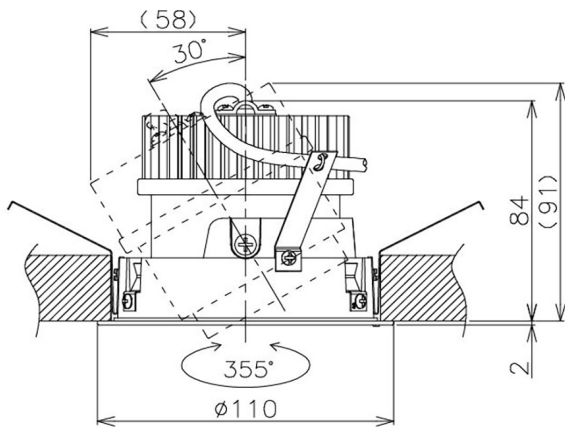

Item no. DD105-1420W9040

Series Name:  $\Phi$ 100 Lens type Adjustable downlight

Installation	Recessed mount
Type	
Fixture wattage	14W
Beam angle	22 deg
Color Temp.	4000K
CRI	Ra>90
Luminous	1470 lm
Body	Die-cast aluminum alloy
Body finish	N/A
Trim finish	White
Reflector finish	N/A
IP Rate	IP20
Light source	COB module
Input Voltage	AC220~240V
Dimming Type	Non-Dimmable
Certificate	CE, CCC
Cut Hole	100mm

Height (Weight)	
31.8W	127 (0.9kg)
24.3W	127 (0.9kg)
21.0W	92 (0.8kg)
14.0W	92 (0.8kg)