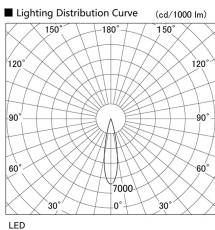

Item no. DD105-1420W9040

Series Name:  $\Phi$ 100 Lens type Adjustable downlight

Installation	Recessed mount
Type	
Fixture wattage	14W
Beam angle	22 deg
Color Temp.	4000K
CRI	Ra>90
Luminous	1470 lm
Body	Die-cast aluminum alloy
Body finish	N/A
Trim finish	White
Reflector finish	N/A
IP Rate	IP20
Light source	COB module
Input Voltage	AC220~240V
Dimming Type	Non-Dimmable
Certificate	CE, CCC
Cut Hole	100mm

Height (Weight)	
31.8W	127 (0.9kg)
24.3W	127 (0.9kg)
21.0W	92 (0.8kg)
14.0W	92 (0.8kg)