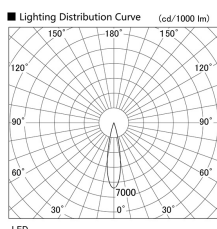

Item no. DD105-1420W9040

Series Name:  $\Phi$ 100 Lens type Adjustable downlight

Installation	Recessed mount
Type	
Fixture wattage	14W
Beam angle	22 deg
Color Temp.	4000K
CRI	Ra>90
Luminous	1470 lm
Body	Die-cast aluminum alloy
Body finish	N/A
Trim finish	White
Reflector finish	N/A
IP Rate	IP20
Light source	COB module
Input Voltage	AC220~240V
Dimming Type	Non-Dimmable
Certificate	CE, CCC
Cut Hole	100mm

Height (Weight)	
31.8W	127 (0.9kg)
24.3W	127 (0.9kg)
21.0W	92 (0.8kg)
14.0W	92 (0.8kg)