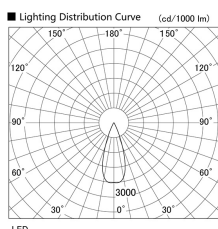

Item no. DD105-1435W9027

Series Name:  $\Phi$ 100 Lens type Adjustable downlight

Installation	Recessed mount
Type	
Fixture wattage	14W
Beam angle	37 deg
Color Temp.	2700K
CRI	Ra>90
Luminous	1319 lm
Body	Die-cast aluminum alloy
Body finish	N/A
Trim finish	White
Reflector finish	N/A
IP Rate	IP20
Light source	COB module
Input Voltage	AC220~240V
Dimming Type	Non-Dimmable
Certificate	CE, CCC
Cut Hole	100mm

Height (Weight)	
31.8W	127 (0.9kg)
24.3W	127 (0.9kg)
21.0W	92 (0.8kg)
14.0W	92 (0.8kg)