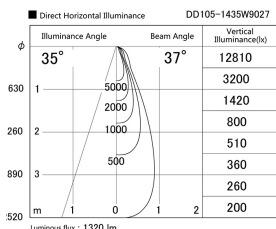

Item no. DD105-1435W9027

Series Name:  $\Phi$ 100 Lens type Adjustable downlight

Installation	Recessed mount
Type	
Fixture wattage	14W
Beam angle	37 deg
Color Temp.	2700K
CRI	Ra>90
Luminous	1319 lm
Body	Die-cast aluminum alloy
Body finish	N/A
Trim finish	White
Reflector finish	N/A
IP Rate	IP20
Light source	COB module
Input Voltage	AC220~240V
Dimming Type	Non-Dimmable
Certificate	CE, CCC
Cut Hole	100mm

Height (Weight)	
31.8W	127 (0.9kg)
24.3W	127 (0.9kg)
21.0W	92 (0.8kg)
14.0W	92 (0.8kg)