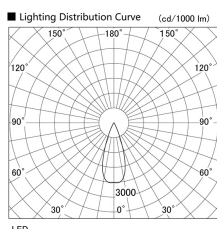

Item no. DD105-1435W9027

Series Name: Φ 100 Lens type Adjustable downlight

Installation	Recessed mount
Type	
Fixture wattage	14W
Beam angle	37 deg
Color Temp.	2700K
CRI	Ra>90
Luminous	1319 lm
Body	Die-cast aluminum alloy
Body finish	N/A
Trim finish	White
Reflector finish	N/A
IP Rate	IP20
Light source	COB module
Input Voltage	AC220~240V
Dimming Type	Non-Dimmable
Certificate	CE, CCC
Cut Hole	100mm

Height (Weight)	
31.8W	127 (0.9kg)
24.3W	127 (0.9kg)
21.0W	92 (0.8kg)
14.0W	92 (0.8kg)