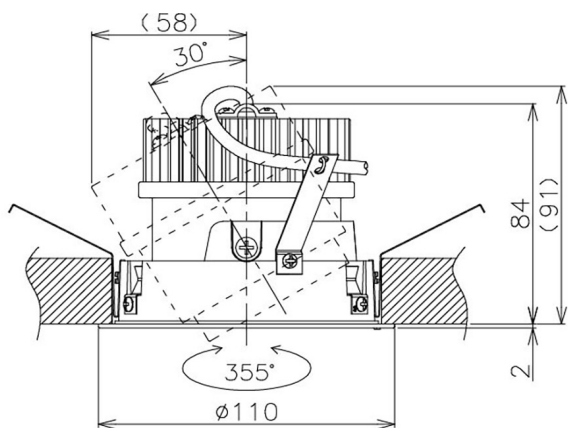

Item no. DD105-1435W9027

Series Name: Φ 100 Lens type Adjustable downlight

Installation	Recessed mount
Type	
Fixture wattage	14W
Beam angle	37 deg
Color Temp.	2700K
CRI	Ra>90
Luminous	1319 lm
Body	Die-cast aluminum alloy
Body finish	N/A
Trim finish	White
Reflector finish	N/A
IP Rate	IP20
Light source	COB module
Input Voltage	AC220~240V
Dimming Type	Non-Dimmable
Certificate	CE, CCC
Cut Hole	100mm

Height (Weight)	
31.8W	127 (0.9kg)
24.3W	127 (0.9kg)
21.0W	92 (0.8kg)
14.0W	92 (0.8kg)