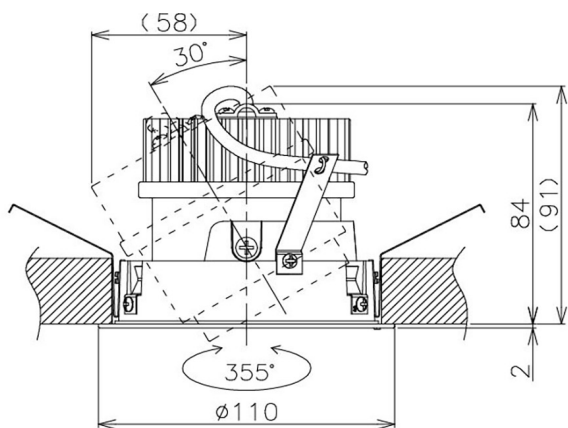

Item no. DD105-1435W9027

Series Name:  $\Phi$ 100 Lens type Adjustable downlight

Installation	Recessed mount
Type	
Fixture wattage	14W
Beam angle	37 deg
Color Temp.	2700K
CRI	Ra>90
Luminous	1319 lm
Body	Die-cast aluminum alloy
Body finish	N/A
Trim finish	White
Reflector finish	N/A
IP Rate	IP20
Light source	COB module
Input Voltage	AC220~240V
Dimming Type	Non-Dimmable
Certificate	CE, CCC
Cut Hole	100mm

Height (Weight)	
31.8W	127 (0.9kg)
24.3W	127 (0.9kg)
21.0W	92 (0.8kg)
14.0W	92 (0.8kg)