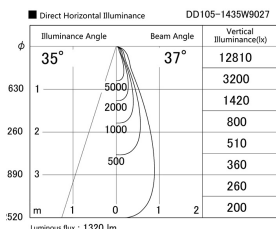

Item no. DD105-1435W9027

Series Name: Φ 100 Lens type Adjustable downlight

Installation	Recessed mount
Type	
Fixture wattage	14W
Beam angle	37 deg
Color Temp.	2700K
CRI	Ra>90
Luminous	1319 lm
Body	Die-cast aluminum alloy
Body finish	N/A
Trim finish	White
Reflector finish	N/A
IP Rate	IP20
Light source	COB module
Input Voltage	AC220~240V
Dimming Type	Non-Dimmable
Certificate	CE, CCC
Cut Hole	100mm

Height (Weight)	
31.8W	127 (0.9kg)
24.3W	127 (0.9kg)
21.0W	92 (0.8kg)
14.0W	92 (0.8kg)