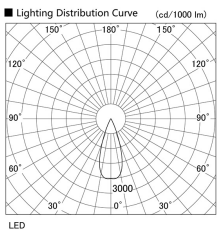

Item no. DD105-1435W9030

Series Name: Φ 100 Lens type Adjustable downlight

Installation	Recessed mount
Type	Φ 100 Lens type Adjustable downlight
Fixture wattage	14W
Beam angle	37 deg
Color Temp.	3000K
CRI	Ra>90
Luminous	1374 lm
Body	Die-cast aluminum alloy
Body finish	N/A
Trim finish	White
Reflector finish	N/A
IP Rate	IP20
Light source	COB module
Input Voltage	AC220~240V
Dimming Type	Non-Dimmable
Certificate	CE, CCC
Cut Hole	100mm

Height (Weight)	
31.8W	127 (0.9kg)
24.3W	127 (0.9kg)
21.0W	92 (0.8kg)
14.0W	92 (0.8kg)