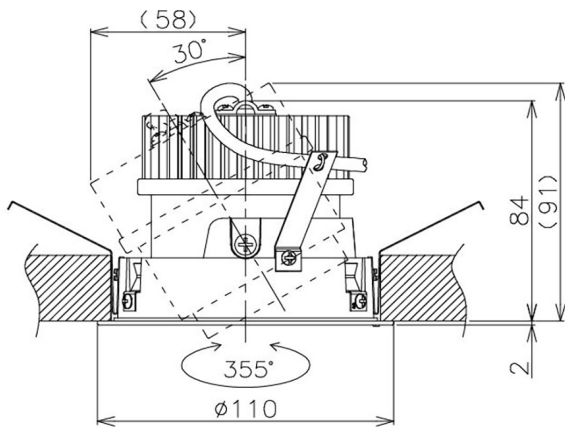

Item no. DD105-1435W9030

Series Name: Φ 100 Lens type Adjustable downlight

Installation	Recessed mount
Type	
Fixture wattage	14W
Beam angle	37 deg
Color Temp.	3000K
CRI	Ra>90
Luminous	1374 lm
Body	Die-cast aluminum alloy
Body finish	N/A
Trim finish	White
Reflector finish	N/A
IP Rate	IP20
Light source	COB module
Input Voltage	AC220~240V
Dimming Type	Non-Dimmable
Certificate	CE, CCC
Cut Hole	100mm

Height (Weight)	
31.8W	127 (0.9kg)
24.3W	127 (0.9kg)
21.0W	92 (0.8kg)
14.0W	92 (0.8kg)