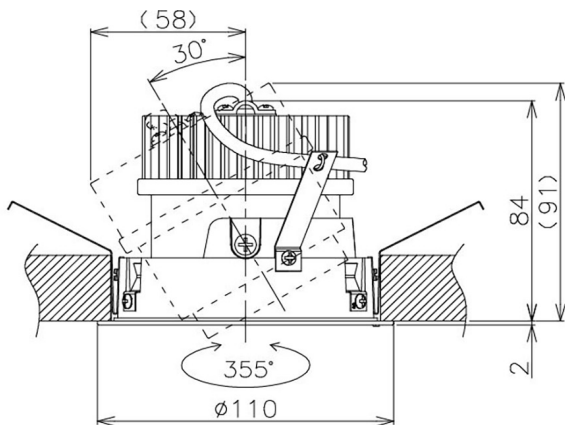

Item no. DD105-1435W9030

Series Name: Φ 100 Lens type Adjustable downlight

Installation	Recessed mount
Type	Φ 100 Lens type Adjustable downlight
Fixture wattage	14W
Beam angle	37 deg
Color Temp.	3000K
CRI	Ra>90
Luminous	1374 lm
Body	Die-cast aluminum alloy
Body finish	N/A
Trim finish	White
Reflector finish	N/A
IP Rate	IP20
Light source	COB module
Input Voltage	AC220~240V
Dimming Type	Non-Dimmable
Certificate	CE, CCC
Cut Hole	100mm

Height (Weight)	
31.8W	127 (0.9kg)
24.3W	127 (0.9kg)
21.0W	92 (0.8kg)
14.0W	92 (0.8kg)