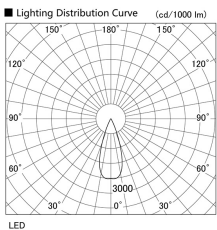

Item no. DD105-1435W9030

Series Name: Φ 100 Lens type Adjustable downlight

Installation	Recessed mount
Type	
Fixture wattage	14W
Beam angle	37 deg
Color Temp.	3000K
CRI	Ra>90
Luminous	1374 lm
Body	Die-cast aluminum alloy
Body finish	N/A
Trim finish	White
Reflector finish	N/A
IP Rate	IP20
Light source	COB module
Input Voltage	AC220~240V
Dimming Type	Non-Dimmable
Certificate	CE, CCC
Cut Hole	100mm

Height (Weight)	
31.8W	127 (0.9kg)
24.3W	127 (0.9kg)
21.0W	92 (0.8kg)
14.0W	92 (0.8kg)