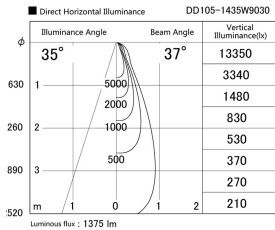

Item no. DD105-1435W9030

Series Name: Φ 100 Lens type Adjustable downlight

Installation	Recessed mount
Type	Φ 100 Lens type Adjustable downlight
Fixture wattage	14W
Beam angle	37 deg
Color Temp.	3000K
CRI	Ra>90
Luminous	1374 lm
Body	Die-cast aluminum alloy
Body finish	N/A
Trim finish	White
Reflector finish	N/A
IP Rate	IP20
Light source	COB module
Input Voltage	AC220~240V
Dimming Type	Non-Dimmable
Certificate	CE, CCC
Cut Hole	100mm

Height (Weight)	
31.8W	127 (0.9kg)
24.3W	127 (0.9kg)
21.0W	92 (0.8kg)
14.0W	92 (0.8kg)