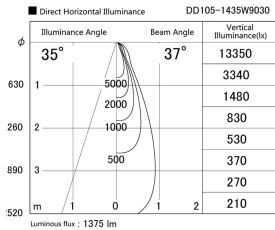

Item no. DD105-1435W9030

Series Name: Φ 100 Lens type Adjustable downlight

Installation	Recessed mount
Type	
Fixture wattage	14W
Beam angle	37 deg
Color Temp.	3000K
CRI	Ra>90
Luminous	1374 lm
Body	Die-cast aluminum alloy
Body finish	N/A
Trim finish	White
Reflector finish	N/A
IP Rate	IP20
Light source	COB module
Input Voltage	AC220~240V
Dimming Type	Non-Dimmable
Certificate	CE, CCC
Cut Hole	100mm

Height (Weight)	
31.8W	127 (0.9kg)
24.3W	127 (0.9kg)
21.0W	92 (0.8kg)
14.0W	92 (0.8kg)