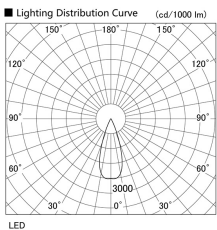

Item no. DD105-1435W9035

Series Name: Φ 100 Lens type Adjustable downlight

Installation	Recessed mount
Type	
Fixture wattage	14W
Beam angle	37 deg
Color Temp.	3500K
CRI	Ra>90
Luminous	1401 lm
Body	Die-cast aluminum alloy
Body finish	N/A
Trim finish	White
Reflector finish	N/A
IP Rate	IP20
Light source	COB module
Input Voltage	AC220~240V
Dimming Type	Non-Dimmable
Certificate	CE, CCC
Cut Hole	100mm

Height (Weight)	
31.8W	127 (0.9kg)
24.3W	127 (0.9kg)
21.0W	92 (0.8kg)
14.0W	92 (0.8kg)