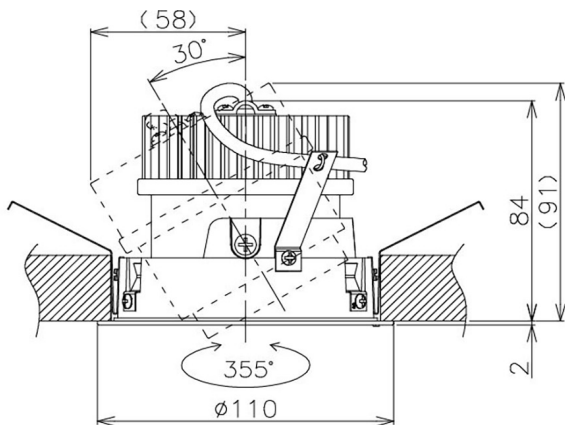

Item no. DD105-1435W9035

Series Name: Φ 100 Lens type Adjustable downlight

Installation	Recessed mount
Type	Φ 100 Lens type Adjustable downlight
Fixture wattage	14W
Beam angle	37 deg
Color Temp.	3500K
CRI	Ra>90
Luminous	1401 lm
Body	Die-cast aluminum alloy
Body finish	N/A
Trim finish	White
Reflector finish	N/A
IP Rate	IP20
Light source	COB module
Input Voltage	AC220~240V
Dimming Type	Non-Dimmable
Certificate	CE, CCC
Cut Hole	100mm

Height (Weight)	
31.8W	127 (0.9kg)
24.3W	127 (0.9kg)
21.0W	92 (0.8kg)
14.0W	92 (0.8kg)