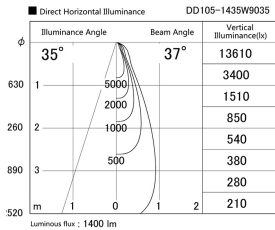

Item no. DD105-1435W9035

Series Name: Φ 100 Lens type Adjustable downlight

Installation	Recessed mount
Type	
Fixture wattage	14W
Beam angle	37 deg
Color Temp.	3500K
CRI	Ra>90
Luminous	1401 lm
Body	Die-cast aluminum alloy
Body finish	N/A
Trim finish	White
Reflector finish	N/A
IP Rate	IP20
Light source	COB module
Input Voltage	AC220~240V
Dimming Type	Non-Dimmable
Certificate	CE, CCC
Cut Hole	100mm

Height (Weight)	
31.8W	127 (0.9kg)
24.3W	127 (0.9kg)
21.0W	92 (0.8kg)
14.0W	92 (0.8kg)