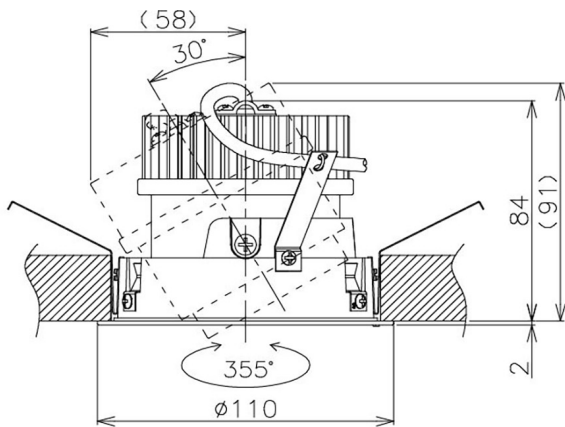

Item no. DD105-1435W9035

Series Name: Φ 100 Lens type Adjustable downlight

Installation	Recessed mount
Type	
Fixture wattage	14W
Beam angle	37 deg
Color Temp.	3500K
CRI	Ra>90
Luminous	1401 lm
Body	Die-cast aluminum alloy
Body finish	N/A
Trim finish	White
Reflector finish	N/A
IP Rate	IP20
Light source	COB module
Input Voltage	AC220~240V
Dimming Type	Non-Dimmable
Certificate	CE, CCC
Cut Hole	100mm

Height (Weight)	
31.8W	127 (0.9kg)
24.3W	127 (0.9kg)
21.0W	92 (0.8kg)
14.0W	92 (0.8kg)