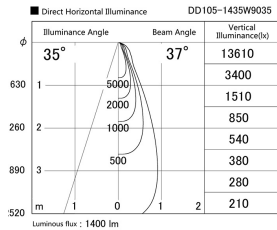

Item no. DD105-1435W9035

Series Name: Φ 100 Lens type Adjustable downlight

Installation	Recessed mount
Type	Φ 100 Lens type Adjustable downlight
Fixture wattage	14W
Beam angle	37 deg
Color Temp.	3500K
CRI	Ra>90
Luminous	1401 lm
Body	Die-cast aluminum alloy
Body finish	N/A
Trim finish	White
Reflector finish	N/A
IP Rate	IP20
Light source	COB module
Input Voltage	AC220~240V
Dimming Type	Non-Dimmable
Certificate	CE, CCC
Cut Hole	100mm

Height (Weight)	
31.8W	127 (0.9kg)
24.3W	127 (0.9kg)
21.0W	92 (0.8kg)
14.0W	92 (0.8kg)