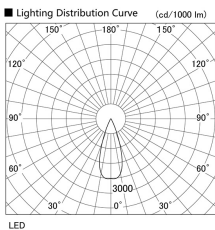

Item no. DD105-1435W9035

Series Name: Φ 100 Lens type Adjustable downlight

Installation	Recessed mount
Type	Φ 100 Lens type Adjustable downlight
Fixture wattage	14W
Beam angle	37 deg
Color Temp.	3500K
CRI	Ra>90
Luminous	1401 lm
Body	Die-cast aluminum alloy
Body finish	N/A
Trim finish	White
Reflector finish	N/A
IP Rate	IP20
Light source	COB module
Input Voltage	AC220~240V
Dimming Type	Non-Dimmable
Certificate	CE, CCC
Cut Hole	100mm

Height (Weight)	
31.8W	127 (0.9kg)
24.3W	127 (0.9kg)
21.0W	92 (0.8kg)
14.0W	92 (0.8kg)