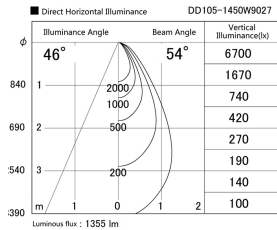

Item no. DD105-1450W9027

Series Name:  $\Phi$ 100 Lens type Adjustable downlight

Installation	Recessed mount
Type	
Fixture wattage	14W
Beam angle	54 deg
Color Temp.	2700K
CRI	Ra>90
Luminous	1355 lm
Body	Die-cast aluminum alloy
Body finish	N/A
Trim finish	White
Reflector finish	N/A
IP Rate	IP20
Light source	COB module
Input Voltage	AC220~240V
Dimming Type	Non-Dimmable
Certificate	CE, CCC
Cut Hole	100mm

Height (Weight)	
31.8W	127 (0.9kg)
24.3W	127 (0.9kg)
21.0W	92 (0.8kg)
14.0W	92 (0.8kg)