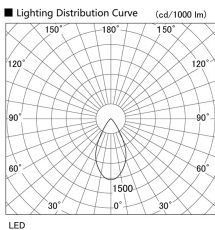

Item no. DD105-1450W9027

Series Name:  $\Phi$ 100 Lens type Adjustable downlight

Installation	Recessed mount
Type	
Fixture wattage	14W
Beam angle	54 deg
Color Temp.	2700K
CRI	Ra>90
Luminous	1355 lm
Body	Die-cast aluminum alloy
Body finish	N/A
Trim finish	White
Reflector finish	N/A
IP Rate	IP20
Light source	COB module
Input Voltage	AC220~240V
Dimming Type	Non-Dimmable
Certificate	CE, CCC
Cut Hole	100mm

Height (Weight)	
31.8W	127 (0.9kg)
24.3W	127 (0.9kg)
21.0W	92 (0.8kg)
14.0W	92 (0.8kg)