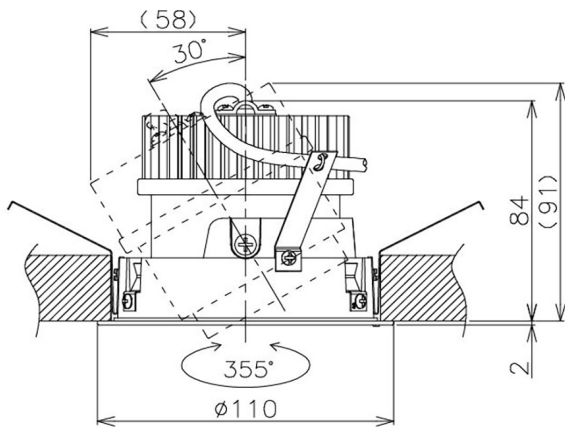

Item no. DD105-1450W9027

Series Name:  $\Phi$ 100 Lens type Adjustable downlight

Installation	Recessed mount
Type	
Fixture wattage	14W
Beam angle	54 deg
Color Temp.	2700K
CRI	Ra>90
Luminous	1355 lm
Body	Die-cast aluminum alloy
Body finish	N/A
Trim finish	White
Reflector finish	N/A
IP Rate	IP20
Light source	COB module
Input Voltage	AC220~240V
Dimming Type	Non-Dimmable
Certificate	CE, CCC
Cut Hole	100mm

Height (Weight)	
31.8W	127 (0.9kg)
24.3W	127 (0.9kg)
21.0W	92 (0.8kg)
14.0W	92 (0.8kg)