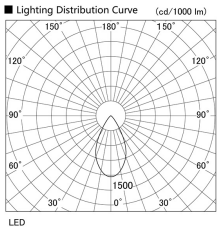

Item no. DD105-1450W9030

Series Name: Φ 100 Lens type Adjustable downlight

Installation	Recessed mount
Type	Φ 100 Lens type Adjustable downlight
Fixture wattage	14W
Beam angle	54 deg
Color Temp.	3000K
CRI	Ra>90
Luminous	1411 lm
Body	Die-cast aluminum alloy
Body finish	N/A
Trim finish	White
Reflector finish	N/A
IP Rate	IP20
Light source	COB module
Input Voltage	AC220~240V
Dimming Type	Non-Dimmable
Certificate	CE, CCC
Cut Hole	100mm

Height (Weight)	
31.8W	127 (0.9kg)
24.3W	127 (0.9kg)
21.0W	92 (0.8kg)
14.0W	92 (0.8kg)