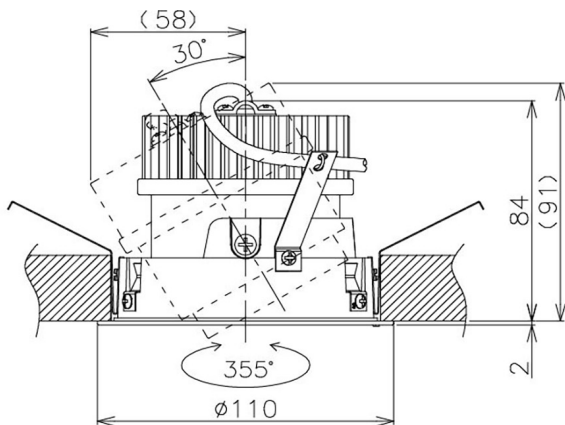

Item no. DD105-1450W9030

Series Name: Φ 100 Lens type Adjustable downlight

Installation	Recessed mount
Type	Φ 100 Lens type Adjustable downlight
Fixture wattage	14W
Beam angle	54 deg
Color Temp.	3000K
CRI	Ra>90
Luminous	1411 lm
Body	Die-cast aluminum alloy
Body finish	N/A
Trim finish	White
Reflector finish	N/A
IP Rate	IP20
Light source	COB module
Input Voltage	AC220~240V
Dimming Type	Non-Dimmable
Certificate	CE, CCC
Cut Hole	100mm

Height (Weight)	
31.8W	127 (0.9kg)
24.3W	127 (0.9kg)
21.0W	92 (0.8kg)
14.0W	92 (0.8kg)