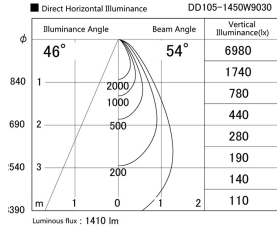

Item no. DD105-1450W9030

Series Name: Φ 100 Lens type Adjustable downlight

Installation	Recessed mount
Type	Φ 100 Lens type Adjustable downlight
Fixture wattage	14W
Beam angle	54 deg
Color Temp.	3000K
CRI	Ra>90
Luminous	1411 lm
Body	Die-cast aluminum alloy
Body finish	N/A
Trim finish	White
Reflector finish	N/A
IP Rate	IP20
Light source	COB module
Input Voltage	AC220~240V
Dimming Type	Non-Dimmable
Certificate	CE, CCC
Cut Hole	100mm

Height (Weight)	
31.8W	127 (0.9kg)
24.3W	127 (0.9kg)
21.0W	92 (0.8kg)
14.0W	92 (0.8kg)