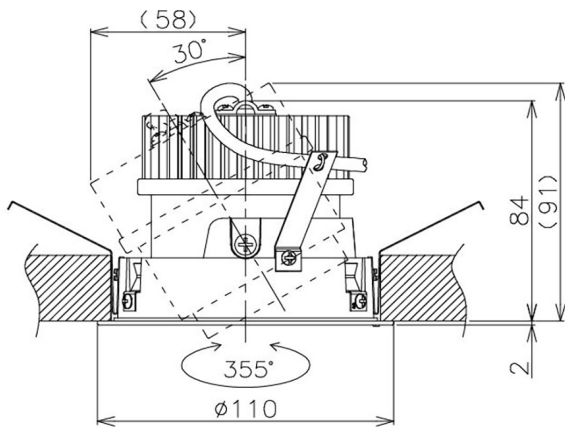

Item no. DD105-1450W9040

Series Name:  $\Phi$ 100 Lens type Adjustable downlight

Installation	Recessed mount
Type	
Fixture wattage	14W
Beam angle	54 deg
Color Temp.	4000K
CRI	Ra>90
Luminous	1453 lm
Body	Die-cast aluminum alloy
Body finish	N/A
Trim finish	White
Reflector finish	N/A
IP Rate	IP20
Light source	COB module
Input Voltage	AC220~240V
Dimming Type	Non-Dimmable
Certificate	CE, CCC
Cut Hole	100mm

Height (Weight)	
31.8W	127 (0.9kg)
24.3W	127 (0.9kg)
21.0W	92 (0.8kg)
14.0W	92 (0.8kg)