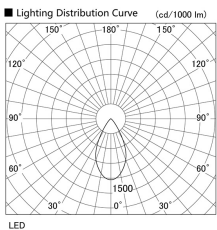

Item no. DD105-1450W9040

Series Name:  $\Phi$ 100 Lens type Adjustable downlight

Installation	Recessed mount
Type	
Fixture wattage	14W
Beam angle	54 deg
Color Temp.	4000K
CRI	Ra>90
Luminous	1453 lm
Body	Die-cast aluminum alloy
Body finish	N/A
Trim finish	White
Reflector finish	N/A
IP Rate	IP20
Light source	COB module
Input Voltage	AC220~240V
Dimming Type	Non-Dimmable
Certificate	CE, CCC
Cut Hole	100mm

Height (Weight)	
31.8W	127 (0.9kg)
24.3W	127 (0.9kg)
21.0W	92 (0.8kg)
14.0W	92 (0.8kg)