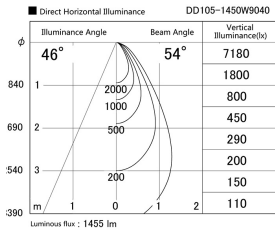

Item no. DD105-1450W9040

Series Name:  $\Phi$ 100 Lens type Adjustable downlight

Installation	Recessed mount
Type	
Fixture wattage	14W
Beam angle	54 deg
Color Temp.	4000K
CRI	Ra>90
Luminous	1453 lm
Body	Die-cast aluminum alloy
Body finish	N/A
Trim finish	White
Reflector finish	N/A
IP Rate	IP20
Light source	COB module
Input Voltage	AC220~240V
Dimming Type	Non-Dimmable
Certificate	CE, CCC
Cut Hole	100mm

Height (Weight)	
31.8W	127 (0.9kg)
24.3W	127 (0.9kg)
21.0W	92 (0.8kg)
14.0W	92 (0.8kg)