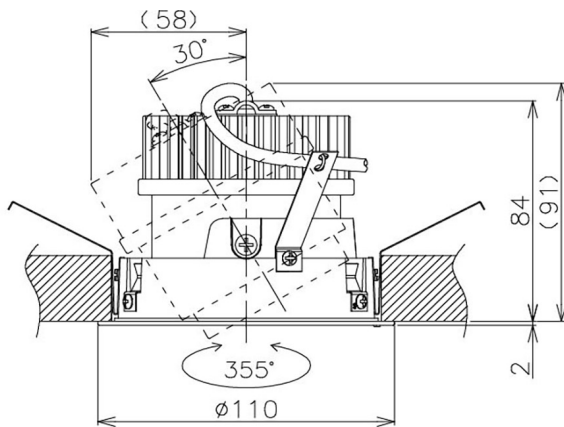

Item no. DD105-2115W9027

Series Name: Φ 100 Lens type Adjustable downlight

Installation	Recessed mount
Type	
Fixture wattage	21W
Beam angle	17 deg
Color Temp.	2700K
CRI	Ra>90
Luminous	1759 lm
Body	Die-cast aluminum alloy
Body finish	N/A
Trim finish	White
Reflector finish	N/A
IP Rate	IP20
Light source	COB module
Input Voltage	AC220~240V
Dimming Type	Non-Dimmable
Certificate	CE, CCC
Cut Hole	100mm

Height (Weight)	
31.8W	127 (0.9kg)
24.3W	127 (0.9kg)
21.0W	92 (0.8kg)
14.0W	92 (0.8kg)