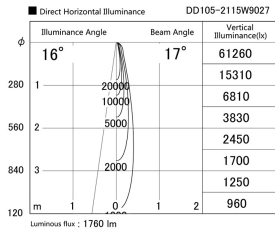

Item no. DD105-2115W9027

Series Name: Φ 100 Lens type Adjustable downlight

Installation	Recessed mount
Type	
Fixture wattage	21W
Beam angle	17 deg
Color Temp.	2700K
CRI	Ra>90
Luminous	1759 lm
Body	Die-cast aluminum alloy
Body finish	N/A
Trim finish	White
Reflector finish	N/A
IP Rate	IP20
Light source	COB module
Input Voltage	AC220~240V
Dimming Type	Non-Dimmable
Certificate	CE, CCC
Cut Hole	100mm

Height (Weight)	
31.8W	127 (0.9kg)
24.3W	127 (0.9kg)
21.0W	92 (0.8kg)
14.0W	92 (0.8kg)