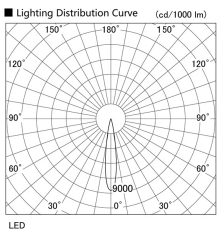

Item no. DD105-2115W9027

Series Name: Φ 100 Lens type Adjustable downlight

Installation	Recessed mount
Type	
Fixture wattage	21W
Beam angle	17 deg
Color Temp.	2700K
CRI	Ra>90
Luminous	1759 lm
Body	Die-cast aluminum alloy
Body finish	N/A
Trim finish	White
Reflector finish	N/A
IP Rate	IP20
Light source	COB module
Input Voltage	AC220~240V
Dimming Type	Non-Dimmable
Certificate	CE, CCC
Cut Hole	100mm

Height (Weight)	
31.8W	127 (0.9kg)
24.3W	127 (0.9kg)
21.0W	92 (0.8kg)
14.0W	92 (0.8kg)