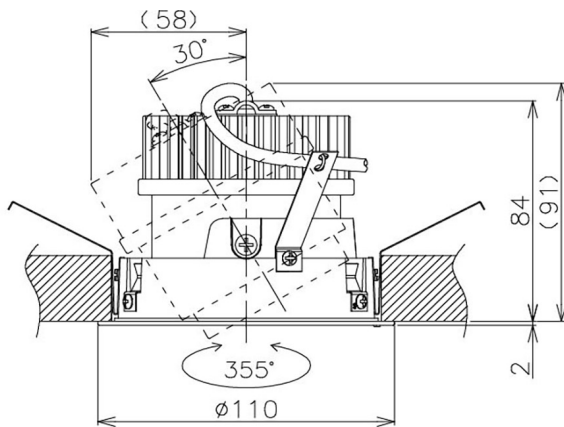

Item no. DD105-2115W9030

Series Name: Φ 100 Lens type Adjustable downlight

Installation	Recessed mount
Type	
Fixture wattage	21W
Beam angle	17 deg
Color Temp.	3000K
CRI	Ra>90
Luminous	1823 lm
Body	Die-cast aluminum alloy
Body finish	N/A
Trim finish	White
Reflector finish	N/A
IP Rate	IP20
Light source	COB module
Input Voltage	AC220~240V
Dimming Type	Non-Dimmable
Certificate	CE, CCC
Cut Hole	100mm

Height (Weight)	
31.8W	127 (0.9kg)
24.3W	127 (0.9kg)
21.0W	92 (0.8kg)
14.0W	92 (0.8kg)