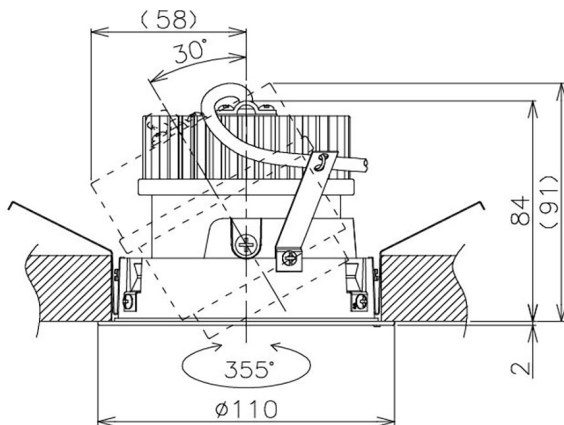

Item no. DD105-2115W9030

Series Name: Φ 100 Lens type Adjustable downlight

Installation	Recessed mount
Type	Φ 100 Lens type Adjustable downlight
Fixture wattage	21W
Beam angle	17 deg
Color Temp.	3000K
CRI	Ra>90
Luminous	1823 lm
Body	Die-cast aluminum alloy
Body finish	N/A
Trim finish	White
Reflector finish	N/A
IP Rate	IP20
Light source	COB module
Input Voltage	AC220~240V
Dimming Type	Non-Dimmable
Certificate	CE, CCC
Cut Hole	100mm

Height (Weight)	
31.8W	127 (0.9kg)
24.3W	127 (0.9kg)
21.0W	92 (0.8kg)
14.0W	92 (0.8kg)