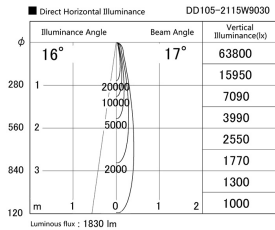

Item no. DD105-2115W9030

Series Name: Φ 100 Lens type Adjustable downlight

Installation	Recessed mount
Type	
Fixture wattage	21W
Beam angle	17 deg
Color Temp.	3000K
CRI	Ra>90
Luminous	1823 lm
Body	Die-cast aluminum alloy
Body finish	N/A
Trim finish	White
Reflector finish	N/A
IP Rate	IP20
Light source	COB module
Input Voltage	AC220~240V
Dimming Type	Non-Dimmable
Certificate	CE, CCC
Cut Hole	100mm

Height (Weight)	
31.8W	127 (0.9kg)
24.3W	127 (0.9kg)
21.0W	92 (0.8kg)
14.0W	92 (0.8kg)