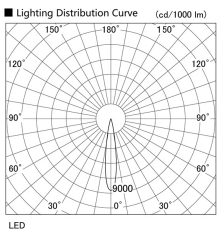

Item no. DD105-2115W9030

Series Name: Φ 100 Lens type Adjustable downlight

Installation	Recessed mount
Type	
Fixture wattage	21W
Beam angle	17 deg
Color Temp.	3000K
CRI	Ra>90
Luminous	1823 lm
Body	Die-cast aluminum alloy
Body finish	N/A
Trim finish	White
Reflector finish	N/A
IP Rate	IP20
Light source	COB module
Input Voltage	AC220~240V
Dimming Type	Non-Dimmable
Certificate	CE, CCC
Cut Hole	100mm

Height (Weight)	
31.8W	127 (0.9kg)
24.3W	127 (0.9kg)
21.0W	92 (0.8kg)
14.0W	92 (0.8kg)