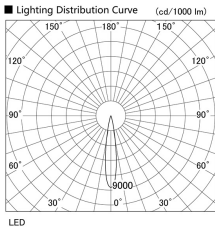

Item no. DD105-2115W9030

Series Name: Φ 100 Lens type Adjustable downlight

Installation	Recessed mount
Type	Φ 100 Lens type Adjustable downlight
Fixture wattage	21W
Beam angle	17 deg
Color Temp.	3000K
CRI	Ra>90
Luminous	1823 lm
Body	Die-cast aluminum alloy
Body finish	N/A
Trim finish	White
Reflector finish	N/A
IP Rate	IP20
Light source	COB module
Input Voltage	AC220~240V
Dimming Type	Non-Dimmable
Certificate	CE, CCC
Cut Hole	100mm

Height (Weight)	
31.8W	127 (0.9kg)
24.3W	127 (0.9kg)
21.0W	92 (0.8kg)
14.0W	92 (0.8kg)