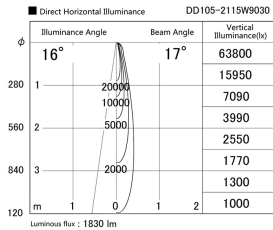

Item no. DD105-2115W9030

Series Name: Φ 100 Lens type Adjustable downlight

Installation	Recessed mount
Type	Φ 100 Lens type Adjustable downlight
Fixture wattage	21W
Beam angle	17 deg
Color Temp.	3000K
CRI	Ra>90
Luminous	1823 lm
Body	Die-cast aluminum alloy
Body finish	N/A
Trim finish	White
Reflector finish	N/A
IP Rate	IP20
Light source	COB module
Input Voltage	AC220~240V
Dimming Type	Non-Dimmable
Certificate	CE, CCC
Cut Hole	100mm

Height (Weight)	
31.8W	127 (0.9kg)
24.3W	127 (0.9kg)
21.0W	92 (0.8kg)
14.0W	92 (0.8kg)