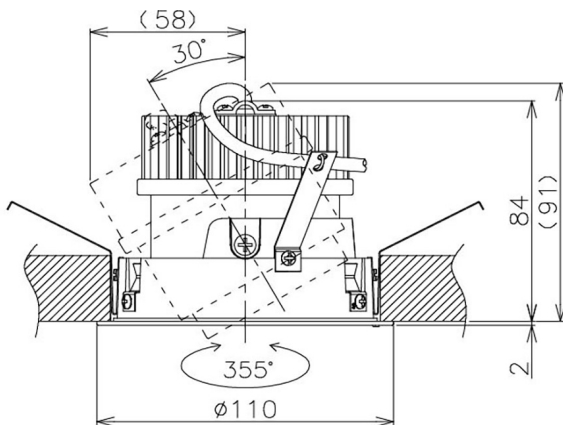

Item no. DD105-2115W9035

Series Name: Φ 100 Lens type Adjustable downlight

Installation	Recessed mount
Type	Φ 100 Lens type Adjustable downlight
Fixture wattage	21W
Beam angle	17 deg
Color Temp.	3500K
CRI	Ra>90
Luminous	1869 lm
Body	Die-cast aluminum alloy
Body finish	N/A
Trim finish	White
Reflector finish	N/A
IP Rate	IP20
Light source	COB module
Input Voltage	AC220~240V
Dimming Type	Non-Dimmable
Certificate	CE, CCC
Cut Hole	100mm

Height (Weight)	
31.8W	127 (0.9kg)
24.3W	127 (0.9kg)
21.0W	92 (0.8kg)
14.0W	92 (0.8kg)