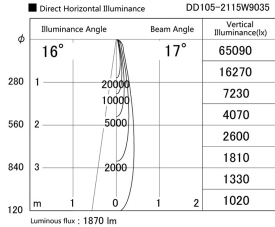

Item no. DD105-2115W9035

Series Name: Φ 100 Lens type Adjustable downlight

Installation	Recessed mount
Type	Φ 100 Lens type Adjustable downlight
Fixture wattage	21W
Beam angle	17 deg
Color Temp.	3500K
CRI	Ra>90
Luminous	1869 lm
Body	Die-cast aluminum alloy
Body finish	N/A
Trim finish	White
Reflector finish	N/A
IP Rate	IP20
Light source	COB module
Input Voltage	AC220~240V
Dimming Type	Non-Dimmable
Certificate	CE, CCC
Cut Hole	100mm

Height (Weight)	
31.8W	127 (0.9kg)
24.3W	127 (0.9kg)
21.0W	92 (0.8kg)
14.0W	92 (0.8kg)