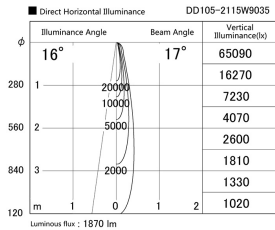

Item no. DD105-2115W9035

Series Name:  $\Phi$ 100 Lens type Adjustable downlight

Installation	Recessed mount
Type	
Fixture wattage	21W
Beam angle	17 deg
Color Temp.	3500K
CRI	Ra>90
Luminous	1869 lm
Body	Die-cast aluminum alloy
Body finish	N/A
Trim finish	White
Reflector finish	N/A
IP Rate	IP20
Light source	COB module
Input Voltage	AC220~240V
Dimming Type	Non-Dimmable
Certificate	CE, CCC
Cut Hole	100mm

Height (Weight)	
31.8W	127 (0.9kg)
24.3W	127 (0.9kg)
21.0W	92 (0.8kg)
14.0W	92 (0.8kg)