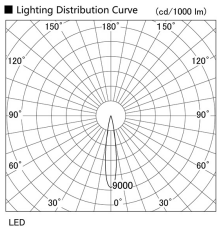

Item no. DD105-2115W9035

Series Name: Φ 100 Lens type Adjustable downlight

Installation	Recessed mount
Type	Φ 100 Lens type Adjustable downlight
Fixture wattage	21W
Beam angle	17 deg
Color Temp.	3500K
CRI	Ra>90
Luminous	1869 lm
Body	Die-cast aluminum alloy
Body finish	N/A
Trim finish	White
Reflector finish	N/A
IP Rate	IP20
Light source	COB module
Input Voltage	AC220~240V
Dimming Type	Non-Dimmable
Certificate	CE, CCC
Cut Hole	100mm

Height (Weight)	
31.8W	127 (0.9kg)
24.3W	127 (0.9kg)
21.0W	92 (0.8kg)
14.0W	92 (0.8kg)