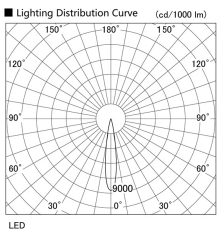

Item no. DD105-2115W9035

Series Name:  $\Phi$ 100 Lens type Adjustable downlight

Installation	Recessed mount
Type	
Fixture wattage	21W
Beam angle	17 deg
Color Temp.	3500K
CRI	Ra>90
Luminous	1869 lm
Body	Die-cast aluminum alloy
Body finish	N/A
Trim finish	White
Reflector finish	N/A
IP Rate	IP20
Light source	COB module
Input Voltage	AC220~240V
Dimming Type	Non-Dimmable
Certificate	CE, CCC
Cut Hole	100mm

Height (Weight)	
31.8W	127 (0.9kg)
24.3W	127 (0.9kg)
21.0W	92 (0.8kg)
14.0W	92 (0.8kg)