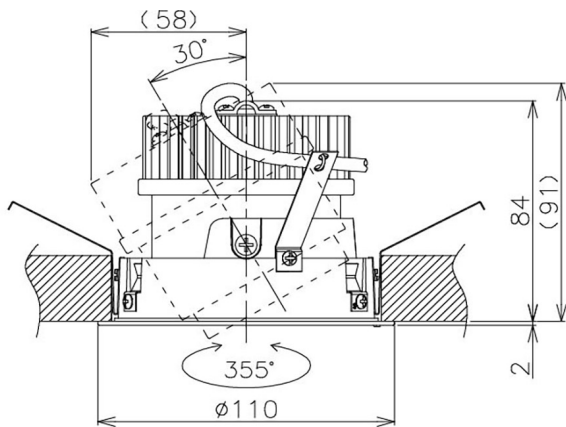

Item no. DD105-2115W9035

Series Name:  $\Phi$ 100 Lens type Adjustable downlight

Installation	Recessed mount
Type	
Fixture wattage	21W
Beam angle	17 deg
Color Temp.	3500K
CRI	Ra>90
Luminous	1869 lm
Body	Die-cast aluminum alloy
Body finish	N/A
Trim finish	White
Reflector finish	N/A
IP Rate	IP20
Light source	COB module
Input Voltage	AC220~240V
Dimming Type	Non-Dimmable
Certificate	CE, CCC
Cut Hole	100mm

Height (Weight)	
31.8W	127 (0.9kg)
24.3W	127 (0.9kg)
21.0W	92 (0.8kg)
14.0W	92 (0.8kg)