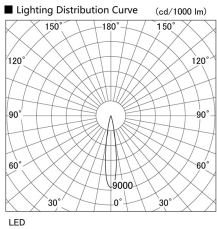

Item no. DD105-2115W9040

Series Name:  $\Phi$ 100 Lens type Adjustable downlight

Installation	Recessed mount
Type	$\Phi$ 100 Lens type Adjustable downlight
Fixture wattage	21W
Beam angle	17 deg
Color Temp.	4000K
CRI	Ra>90
Luminous	1887 lm
Body	Die-cast aluminum alloy
Body finish	N/A
Trim finish	White
Reflector finish	N/A
IP Rate	IP20
Light source	COB module
Input Voltage	AC220~240V
Dimming Type	Non-Dimmable
Certificate	CE, CCC
Cut Hole	100mm

Height (Weight)	
31.8W	127 (0.9kg)
24.3W	127 (0.9kg)
21.0W	92 (0.8kg)
14.0W	92 (0.8kg)