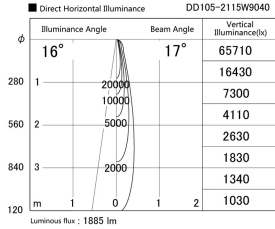

Item no. DD105-2115W9040

Series Name:  $\Phi$ 100 Lens type Adjustable downlight

Installation	Recessed mount
Type	$\Phi$ 100 Lens type Adjustable downlight
Fixture wattage	21W
Beam angle	17 deg
Color Temp.	4000K
CRI	Ra>90
Luminous	1887 lm
Body	Die-cast aluminum alloy
Body finish	N/A
Trim finish	White
Reflector finish	N/A
IP Rate	IP20
Light source	COB module
Input Voltage	AC220~240V
Dimming Type	Non-Dimmable
Certificate	CE, CCC
Cut Hole	100mm

Height (Weight)	
31.8W	127 (0.9kg)
24.3W	127 (0.9kg)
21.0W	92 (0.8kg)
14.0W	92 (0.8kg)