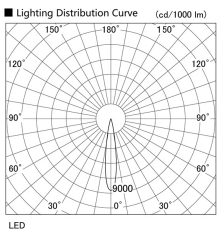

Item no. DD105-2115W9040

Series Name: Φ 100 Lens type Adjustable downlight

Installation	Recessed mount
Type	
Fixture wattage	21W
Beam angle	17 deg
Color Temp.	4000K
CRI	Ra>90
Luminous	1887 lm
Body	Die-cast aluminum alloy
Body finish	N/A
Trim finish	White
Reflector finish	N/A
IP Rate	IP20
Light source	COB module
Input Voltage	AC220~240V
Dimming Type	Non-Dimmable
Certificate	CE, CCC
Cut Hole	100mm

Height (Weight)	
31.8W	127 (0.9kg)
24.3W	127 (0.9kg)
21.0W	92 (0.8kg)
14.0W	92 (0.8kg)