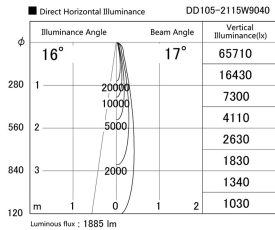

Item no. DD105-2115W9040

Series Name: Φ 100 Lens type Adjustable downlight

Installation	Recessed mount
Type	
Fixture wattage	21W
Beam angle	17 deg
Color Temp.	4000K
CRI	Ra>90
Luminous	1887 lm
Body	Die-cast aluminum alloy
Body finish	N/A
Trim finish	White
Reflector finish	N/A
IP Rate	IP20
Light source	COB module
Input Voltage	AC220~240V
Dimming Type	Non-Dimmable
Certificate	CE, CCC
Cut Hole	100mm

Height (Weight)	
31.8W	127 (0.9kg)
24.3W	127 (0.9kg)
21.0W	92 (0.8kg)
14.0W	92 (0.8kg)