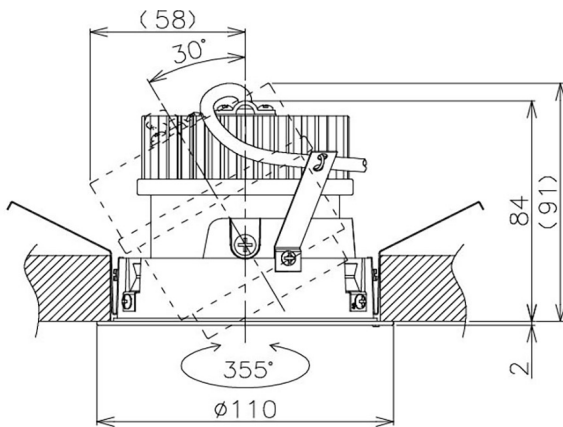

Item no. DD105-2115W9040

Series Name: Φ 100 Lens type Adjustable downlight

Installation	Recessed mount
Type	
Fixture wattage	21W
Beam angle	17 deg
Color Temp.	4000K
CRI	Ra>90
Luminous	1887 lm
Body	Die-cast aluminum alloy
Body finish	N/A
Trim finish	White
Reflector finish	N/A
IP Rate	IP20
Light source	COB module
Input Voltage	AC220~240V
Dimming Type	Non-Dimmable
Certificate	CE, CCC
Cut Hole	100mm

Height (Weight)	
31.8W	127 (0.9kg)
24.3W	127 (0.9kg)
21.0W	92 (0.8kg)
14.0W	92 (0.8kg)