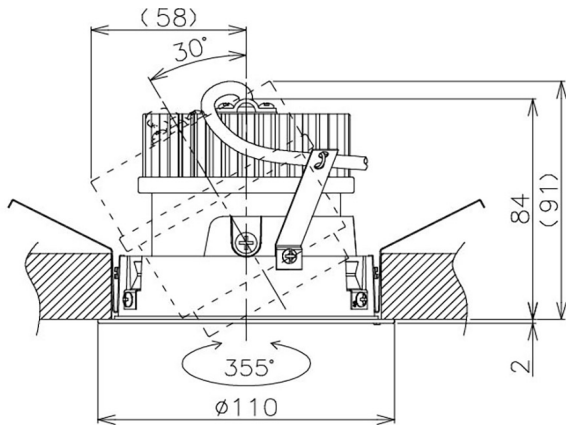

Item no. DD105-2115W9040

Series Name:  $\Phi$ 100 Lens type Adjustable downlight

Installation	Recessed mount
Type	$\Phi$ 100 Lens type Adjustable downlight
Fixture wattage	21W
Beam angle	17 deg
Color Temp.	4000K
CRI	Ra>90
Luminous	1887 lm
Body	Die-cast aluminum alloy
Body finish	N/A
Trim finish	White
Reflector finish	N/A
IP Rate	IP20
Light source	COB module
Input Voltage	AC220~240V
Dimming Type	Non-Dimmable
Certificate	CE, CCC
Cut Hole	100mm

Height (Weight)	
31.8W	127 (0.9kg)
24.3W	127 (0.9kg)
21.0W	92 (0.8kg)
14.0W	92 (0.8kg)