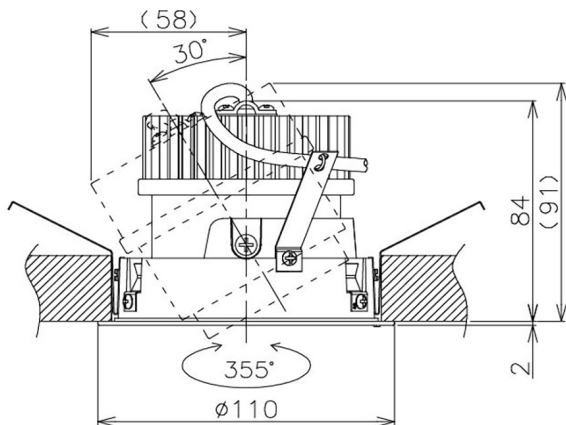

Item no. DD105-2120W9027

Series Name:  $\Phi$ 100 Lens type Adjustable downlight

Installation	Recessed mount
Type	$\Phi$ 100 Lens type Adjustable downlight
Fixture wattage	21W
Beam angle	22 deg
Color Temp.	2700K
CRI	Ra>90
Luminous	1861 lm
Body	Die-cast aluminum alloy
Body finish	N/A
Trim finish	White
Reflector finish	N/A
IP Rate	IP20
Light source	COB module
Input Voltage	AC220~240V
Dimming Type	Non-Dimmable
Certificate	CE, CCC
Cut Hole	100mm

Height (Weight)	
31.8W	127 (0.9kg)
24.3W	127 (0.9kg)
21.0W	92 (0.8kg)
14.0W	92 (0.8kg)