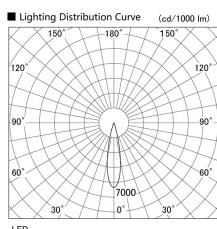

Item no. DD105-2120W9027

Series Name:  $\Phi$ 100 Lens type Adjustable downlight

Installation	Recessed mount
Type	
Fixture wattage	21W
Beam angle	22 deg
Color Temp.	2700K
CRI	Ra>90
Luminous	1861 lm
Body	Die-cast aluminum alloy
Body finish	N/A
Trim finish	White
Reflector finish	N/A
IP Rate	IP20
Light source	COB module
Input Voltage	AC220~240V
Dimming Type	Non-Dimmable
Certificate	CE, CCC
Cut Hole	100mm

Height (Weight)	
31.8W	127 (0.9kg)
24.3W	127 (0.9kg)
21.0W	92 (0.8kg)
14.0W	92 (0.8kg)