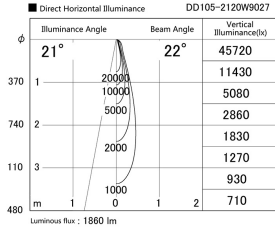

Item no. DD105-2120W9027

Series Name:  $\Phi$ 100 Lens type Adjustable downlight

Installation	Recessed mount
Type	$\Phi$ 100 Lens type Adjustable downlight
Fixture wattage	21W
Beam angle	22 deg
Color Temp.	2700K
CRI	Ra>90
Luminous	1861 lm
Body	Die-cast aluminum alloy
Body finish	N/A
Trim finish	White
Reflector finish	N/A
IP Rate	IP20
Light source	COB module
Input Voltage	AC220~240V
Dimming Type	Non-Dimmable
Certificate	CE, CCC
Cut Hole	100mm

Height (Weight)	
31.8W	127 (0.9kg)
24.3W	127 (0.9kg)
21.0W	92 (0.8kg)
14.0W	92 (0.8kg)