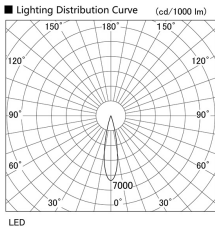

Item no. DD105-2120W9027

Series Name:  $\Phi$ 100 Lens type Adjustable downlight

Installation	Recessed mount
Type	$\Phi$ 100 Lens type Adjustable downlight
Fixture wattage	21W
Beam angle	22 deg
Color Temp.	2700K
CRI	Ra>90
Luminous	1861 lm
Body	Die-cast aluminum alloy
Body finish	N/A
Trim finish	White
Reflector finish	N/A
IP Rate	IP20
Light source	COB module
Input Voltage	AC220~240V
Dimming Type	Non-Dimmable
Certificate	CE, CCC
Cut Hole	100mm

Height (Weight)	
31.8W	127 (0.9kg)
24.3W	127 (0.9kg)
21.0W	92 (0.8kg)
14.0W	92 (0.8kg)