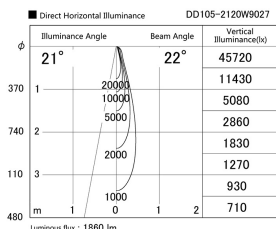

Item no. DD105-2120W9027

Series Name:  $\Phi$ 100 Lens type Adjustable downlight

Installation	Recessed mount
Type	
Fixture wattage	21W
Beam angle	22 deg
Color Temp.	2700K
CRI	Ra>90
Luminous	1861 lm
Body	Die-cast aluminum alloy
Body finish	N/A
Trim finish	White
Reflector finish	N/A
IP Rate	IP20
Light source	COB module
Input Voltage	AC220~240V
Dimming Type	Non-Dimmable
Certificate	CE, CCC
Cut Hole	100mm

Height (Weight)	
31.8W	127 (0.9kg)
24.3W	127 (0.9kg)
21.0W	92 (0.8kg)
14.0W	92 (0.8kg)