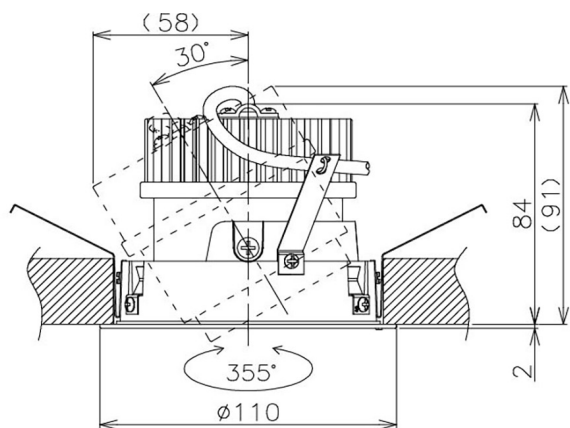

Item no. DD105-2120W9027

Series Name:  $\Phi$ 100 Lens type Adjustable downlight

Installation	Recessed mount
Type	
Fixture wattage	21W
Beam angle	22 deg
Color Temp.	2700K
CRI	Ra>90
Luminous	1861 lm
Body	Die-cast aluminum alloy
Body finish	N/A
Trim finish	White
Reflector finish	N/A
IP Rate	IP20
Light source	COB module
Input Voltage	AC220~240V
Dimming Type	Non-Dimmable
Certificate	CE, CCC
Cut Hole	100mm

Height (Weight)	
31.8W	127 (0.9kg)
24.3W	127 (0.9kg)
21.0W	92 (0.8kg)
14.0W	92 (0.8kg)