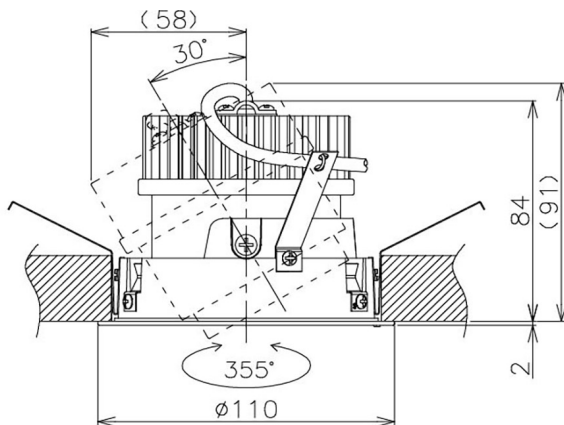

Item no. DD105-2120W9030

Series Name: Φ 100 Lens type Adjustable downlight

Installation	Recessed mount
Type	Φ 100 Lens type Adjustable downlight
Fixture wattage	21W
Beam angle	22 deg
Color Temp.	3000K
CRI	Ra>90
Luminous	1939 lm
Body	Die-cast aluminum alloy
Body finish	N/A
Trim finish	White
Reflector finish	N/A
IP Rate	IP20
Light source	COB module
Input Voltage	AC220~240V
Dimming Type	Non-Dimmable
Certificate	CE, CCC
Cut Hole	100mm

Height (Weight)	
31.8W	127 (0.9kg)
24.3W	127 (0.9kg)
21.0W	92 (0.8kg)
14.0W	92 (0.8kg)