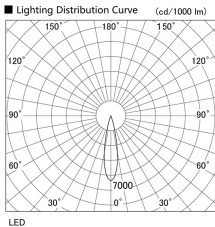

Item no. DD105-2120W9030

Series Name: Φ 100 Lens type Adjustable downlight

Installation	Recessed mount
Type	Φ 100 Lens type Adjustable downlight
Fixture wattage	21W
Beam angle	22 deg
Color Temp.	3000K
CRI	Ra>90
Luminous	1939 lm
Body	Die-cast aluminum alloy
Body finish	N/A
Trim finish	White
Reflector finish	N/A
IP Rate	IP20
Light source	COB module
Input Voltage	AC220~240V
Dimming Type	Non-Dimmable
Certificate	CE, CCC
Cut Hole	100mm

Height (Weight)	
31.8W	127 (0.9kg)
24.3W	127 (0.9kg)
21.0W	92 (0.8kg)
14.0W	92 (0.8kg)