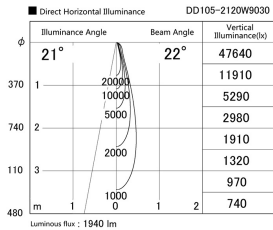

Item no. DD105-2120W9030

Series Name: Φ 100 Lens type Adjustable downlight

Installation	Recessed mount
Type	Φ 100 Lens type Adjustable downlight
Fixture wattage	21W
Beam angle	22 deg
Color Temp.	3000K
CRI	Ra>90
Luminous	1939 lm
Body	Die-cast aluminum alloy
Body finish	N/A
Trim finish	White
Reflector finish	N/A
IP Rate	IP20
Light source	COB module
Input Voltage	AC220~240V
Dimming Type	Non-Dimmable
Certificate	CE, CCC
Cut Hole	100mm

Height (Weight)	
31.8W	127 (0.9kg)
24.3W	127 (0.9kg)
21.0W	92 (0.8kg)
14.0W	92 (0.8kg)