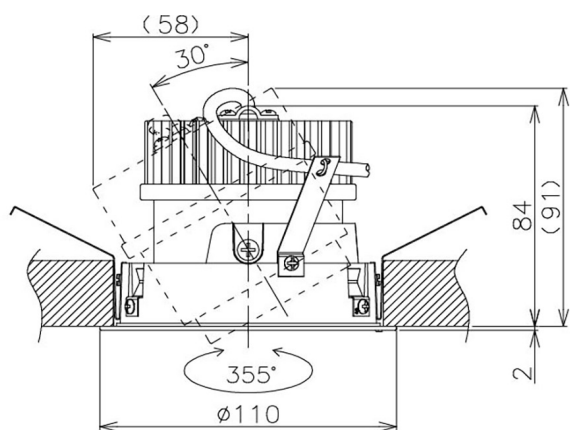

Item no. DD105-2120W9030

Series Name:  $\Phi$ 100 Lens type Adjustable downlight

Installation	Recessed mount
Type	
Fixture wattage	21W
Beam angle	22 deg
Color Temp.	3000K
CRI	Ra>90
Luminous	1939 lm
Body	Die-cast aluminum alloy
Body finish	N/A
Trim finish	White
Reflector finish	N/A
IP Rate	IP20
Light source	COB module
Input Voltage	AC220~240V
Dimming Type	Non-Dimmable
Certificate	CE, CCC
Cut Hole	100mm

Height (Weight)	
31.8W	127 (0.9kg)
24.3W	127 (0.9kg)
21.0W	92 (0.8kg)
14.0W	92 (0.8kg)