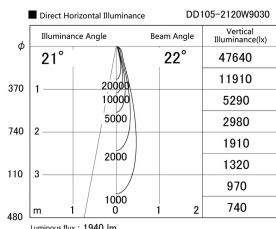

Item no. DD105-2120W9030

Series Name:  $\Phi$ 100 Lens type Adjustable downlight

Installation	Recessed mount
Type	
Fixture wattage	21W
Beam angle	22 deg
Color Temp.	3000K
CRI	Ra>90
Luminous	1939 lm
Body	Die-cast aluminum alloy
Body finish	N/A
Trim finish	White
Reflector finish	N/A
IP Rate	IP20
Light source	COB module
Input Voltage	AC220~240V
Dimming Type	Non-Dimmable
Certificate	CE, CCC
Cut Hole	100mm

Height (Weight)	
31.8W	127 (0.9kg)
24.3W	127 (0.9kg)
21.0W	92 (0.8kg)
14.0W	92 (0.8kg)