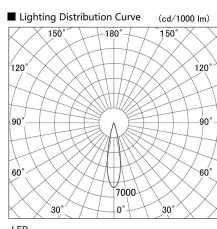

Item no. DD105-2120W9030

Series Name:  $\Phi$ 100 Lens type Adjustable downlight

Installation	Recessed mount
Type	
Fixture wattage	21W
Beam angle	22 deg
Color Temp.	3000K
CRI	Ra>90
Luminous	1939 lm
Body	Die-cast aluminum alloy
Body finish	N/A
Trim finish	White
Reflector finish	N/A
IP Rate	IP20
Light source	COB module
Input Voltage	AC220~240V
Dimming Type	Non-Dimmable
Certificate	CE, CCC
Cut Hole	100mm

Height (Weight)	
31.8W	127 (0.9kg)
24.3W	127 (0.9kg)
21.0W	92 (0.8kg)
14.0W	92 (0.8kg)