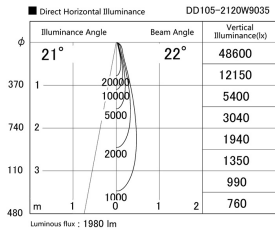

Item no. DD105-2120W9035

Series Name: Φ 100 Lens type Adjustable downlight

Installation	Recessed mount
Type	
Fixture wattage	21W
Beam angle	22 deg
Color Temp.	3500K
CRI	Ra>90
Luminous	1978 lm
Body	Die-cast aluminum alloy
Body finish	N/A
Trim finish	White
Reflector finish	N/A
IP Rate	IP20
Light source	COB module
Input Voltage	AC220~240V
Dimming Type	Non-Dimmable
Certificate	CE, CCC
Cut Hole	100mm

Height (Weight)	
31.8W	127 (0.9kg)
24.3W	127 (0.9kg)
21.0W	92 (0.8kg)
14.0W	92 (0.8kg)