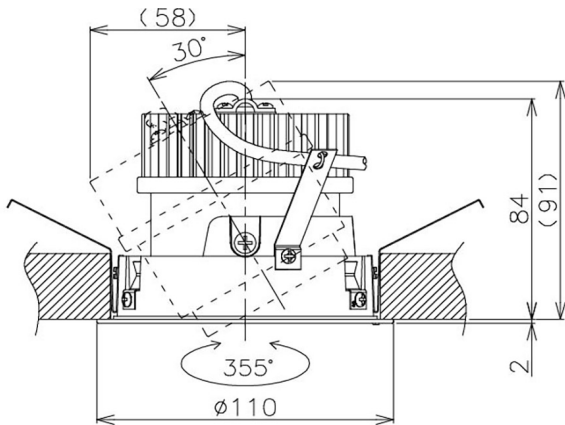

Item no. DD105-2120W9035

Series Name:  $\Phi$ 100 Lens type Adjustable downlight

Installation	Recessed mount
Type	$\Phi$ 100 Lens type Adjustable downlight
Fixture wattage	21W
Beam angle	22 deg
Color Temp.	3500K
CRI	Ra>90
Luminous	1978 lm
Body	Die-cast aluminum alloy
Body finish	N/A
Trim finish	White
Reflector finish	N/A
IP Rate	IP20
Light source	COB module
Input Voltage	AC220~240V
Dimming Type	Non-Dimmable
Certificate	CE, CCC
Cut Hole	100mm

Height (Weight)	
31.8W	127 (0.9kg)
24.3W	127 (0.9kg)
21.0W	92 (0.8kg)
14.0W	92 (0.8kg)