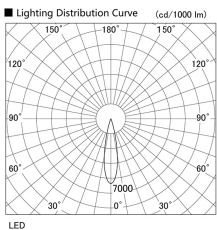

Item no. DD105-2120W9035

Series Name: Φ 100 Lens type Adjustable downlight

Installation	Recessed mount
Type	
Fixture wattage	21W
Beam angle	22 deg
Color Temp.	3500K
CRI	Ra>90
Luminous	1978 lm
Body	Die-cast aluminum alloy
Body finish	N/A
Trim finish	White
Reflector finish	N/A
IP Rate	IP20
Light source	COB module
Input Voltage	AC220~240V
Dimming Type	Non-Dimmable
Certificate	CE, CCC
Cut Hole	100mm

Height (Weight)	
31.8W	127 (0.9kg)
24.3W	127 (0.9kg)
21.0W	92 (0.8kg)
14.0W	92 (0.8kg)