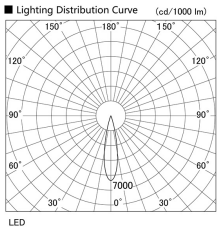

Item no. DD105-2120W9035

Series Name:  $\Phi$ 100 Lens type Adjustable downlight

Installation	Recessed mount
Type	$\Phi$ 100 Lens type Adjustable downlight
Fixture wattage	21W
Beam angle	22 deg
Color Temp.	3500K
CRI	Ra>90
Luminous	1978 lm
Body	Die-cast aluminum alloy
Body finish	N/A
Trim finish	White
Reflector finish	N/A
IP Rate	IP20
Light source	COB module
Input Voltage	AC220~240V
Dimming Type	Non-Dimmable
Certificate	CE, CCC
Cut Hole	100mm

Height (Weight)	
31.8W	127 (0.9kg)
24.3W	127 (0.9kg)
21.0W	92 (0.8kg)
14.0W	92 (0.8kg)