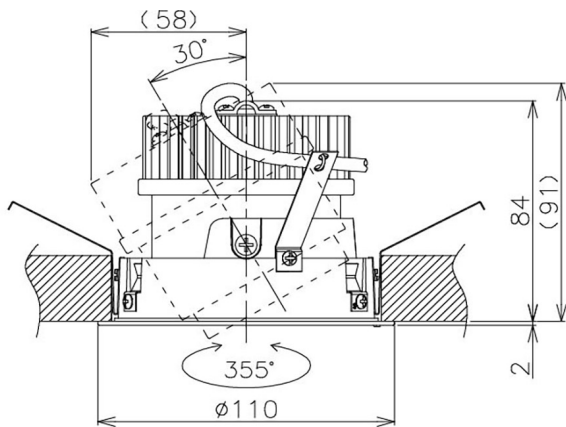

Item no. DD105-2120W9035

Series Name: Φ 100 Lens type Adjustable downlight

Installation	Recessed mount
Type	
Fixture wattage	21W
Beam angle	22 deg
Color Temp.	3500K
CRI	Ra>90
Luminous	1978 lm
Body	Die-cast aluminum alloy
Body finish	N/A
Trim finish	White
Reflector finish	N/A
IP Rate	IP20
Light source	COB module
Input Voltage	AC220~240V
Dimming Type	Non-Dimmable
Certificate	CE, CCC
Cut Hole	100mm

Height (Weight)	
31.8W	127 (0.9kg)
24.3W	127 (0.9kg)
21.0W	92 (0.8kg)
14.0W	92 (0.8kg)