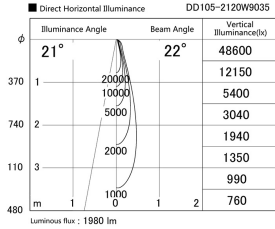

Item no. DD105-2120W9035

Series Name:  $\Phi$ 100 Lens type Adjustable downlight

Installation	Recessed mount
Type	$\Phi$ 100 Lens type Adjustable downlight
Fixture wattage	21W
Beam angle	22 deg
Color Temp.	3500K
CRI	Ra>90
Luminous	1978 lm
Body	Die-cast aluminum alloy
Body finish	N/A
Trim finish	White
Reflector finish	N/A
IP Rate	IP20
Light source	COB module
Input Voltage	AC220~240V
Dimming Type	Non-Dimmable
Certificate	CE, CCC
Cut Hole	100mm

Height (Weight)	
31.8W	127 (0.9kg)
24.3W	127 (0.9kg)
21.0W	92 (0.8kg)
14.0W	92 (0.8kg)